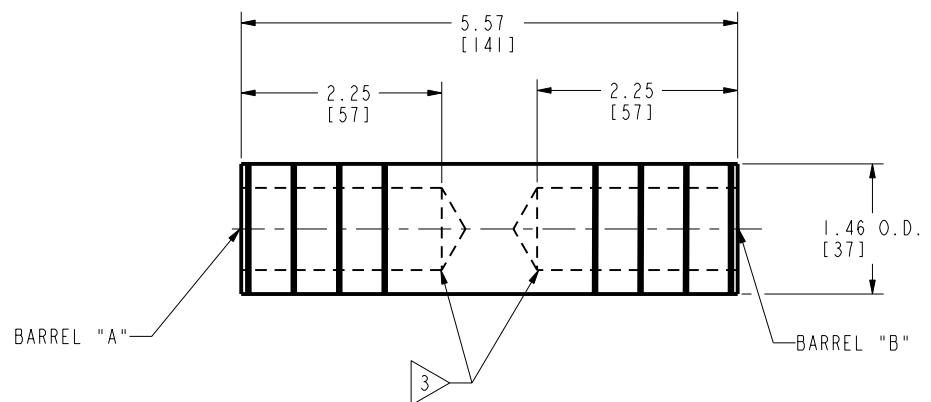

DRAWING NO.
SD074136

7 6 5 4 3 2 1

REV	DATE	DESCRIPTION	ECO	BY	C'H'K.
E	04/24/2015 16:09:00 PM	UPDATED TOOLING TABLE AND REMOVE REFERENCE TO 900 KCMIL COMPACT ALUMINUM	40005	BSB	RG

BURNDY® INSTALLATION TOOLING (# OF CRIMPS OR INDENTS PER END)						
COLOR CODE	DIE INFORMATION		HYDRAULIC			
	DIE INDEX	TYPE	Y39 Y750 PAT750	Y46 PAT46	Y45	Y60BHU
--	27AB	--	--	--	--	--
		NEST		P44D(2)		
		INDENTOR		P48PR-1		
YELLOW	936	YELLOW DIE SET	U39ART-2 (4)	U39ART-2 (4)	U39ART-2 (4)	L39ART-2 (2)
		NEST	--	--	--	--
		INDENTOR	--	--	--	--

CATALOG NUMBER	CONDUCTOR RANGE		WIRE STRIP LENGTH	DIE INDEX
	BARREL 'A'	BARREL 'B'		
YRB36U25		1/0 STR	2-5/16"	27AB 936
YRB36U28		4/0 STR		
YRB36U29		250 kcmil		
YRB36U30	600 kcmil	300 kcmil		
YRB36U31		350 kcmil		
YRB36U32		400 kcmil		
YRB36U33		450 kcmil		
YRB36U34		500 kcmil		

CATALOG NUMBER	CONDUCTOR RANGE		WIRE STRIP LENGTH	DIE INDEX
	BARREL 'A'	BARREL 'B'		
YRB39U28		4/0 STR	2-5/16"	27AB 936
YRB39U29		250 kcmil		
YRB39U30		300 kcmil		
YRB39U31	700 kcmil 750 kcmil	350 kcmil		
YRB39U32		400 kcmil		
YRB39U34		500 kcmil		
YRB39U36		600 kcmil		

CATALOG NUMBER	CONDUCTOR RANGE		WIRE STRIP LENGTH	DIE INDEX
	BARREL 'A'	BARREL 'B'		
YRB44U28		4/0 STR	2-5/16"	27AB 936
YRB44U29		250 kcmil		
YRB44U30		300 kcmil		
YRB44U31	1000 kcmil	350 kcmil		
YRB44U32		400 kcmil		
YRB44U34		500 kcmil		
YRB44U36		600 kcmil		
YRB44U39		700-750 kcmil		

TYPICAL LETTERING VIEW

NOTES:

1. MATERIAL: ALUMINUM
2. FINISH: TIN PLATED
3. BARRELS ARE PARTIALLY FILLED WITH PENETROX™ AND SEALED.
4. SCRATCH BRUSHING OF ALL CONDUCTORS BEFORE MAKING INSTALLATION IS RECOMMENDED
5. NOT FOR USE WITH COPPER TO COPPER APPLICATIONS.
6. DIMENSIONS IN BRACKETS [ ] ARE IN MILLIMETERS ROUNDED OFF TO THE NEAREST MILLIMETER, UNLESS OTHERWISE NOTED, AND ARE FOR REFERENCE ONLY.
7. CATALOG #PT6515 ADAPTOR IS REQUIRED TO USE "U" DIES IN Y45 SERIES TOOLS.
8. CATALOG #PUADP-1 ADAPTOR IS REQUIRED TO USE "U" DIES IN Y46 SERIES TOOLS.
9. INDEX NUMBER 936 GIVES A HEXAGONAL CRIMP.

TO ORDER BURNDY® PRODUCTS CALL UNITED STATES 1-800-346-4175 (LONDONDERRY, NH) CANADA: 1-800-361-6975 (QUEBEC) 1-800-387-6487 (ALL OTHER PROVINCES) FOR PRODUCT INFO: http://www.burndy.com	HYREDUCER™	
	ITEM NO:	N/A
	CAT. NO:	YRB-U- (TABLE)
	DRAWN BY:	R.PERREault 04/30/96
	CHECKER:	J.MICHAUD 05/01/96
	DSN APPVL:	C.PALAGI 11/13/95
	MFG APPVL:	N/A --
	QA APPVL:	D.VARIO 12/21/95
	MKT APPVL:	L.HERRON 11/28/02
	PROJ #:	--
PROJECT #:	--	
DOCUMENT TYPE:	Sales	
REL LEVEL:	Released	
SCALE:	1:1	
DRAWING NO:	SD074136	
REV:	E	
SHEET:	5 OF 5	

REV: PE0200

8 7 6 5 4 3 2 1