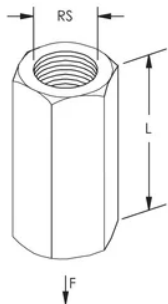

DIAGRAMS

WARNING

nVent products shall be installed and used only as indicated in nVent's product instruction sheets and training materials. Instruction sheets are available at www.nvent.com and from your nVent customer service representative. Improper installation, misuse, misapplication or other failure to completely follow nVent's instructions and warnings may cause product malfunction, property damage, serious bodily injury and death and/or void your warranty.