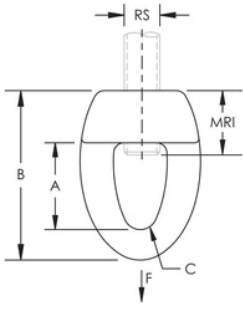

DIAGRAMS

WARNING

nVent products shall be installed and used only as indicated in nVent's product instruction sheets and training materials. Instruction sheets are available at www.nvent.com and from your nVent customer service representative. Improper installation, misuse, misapplication or other failure to completely follow nVent's instructions and warnings may cause product malfunction, property damage, serious bodily injury and death and/or void your warranty.

North America

+1.800.753.9221

Option 1 – Customer Care

Option 2 – Technical Support

Europe

Netherlands:

+31 800-0200135

France:

+33 800 901 793

Europe

Germany:

800 1890272

Other Countries:

+31 13 5835404