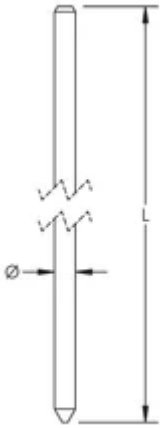

COPPER-BONDED GROUND ROD, POINTED, 5/8" DIA, 12', 10 MIL PLATING, 10 LB

CATALOG NUMBER

615812

CERTIFICATIONS

FEATURES

99.9% pure electrolytic copper coating

Rods have a high carbon steel core and tip that provide superior strength when driving

Copper coating will not crack when bent or tear when driven

Minimum copper coating of 10 mils on rods listed to UL® 467

nVent ERICO name, length, diameter and part number is roll-stamped within 12" (304,8 mm) of chamfered end

Tensile Strength: 80000 lbf/in² min

Ground Rod Diameter, Nominal: 5/8"

Ground Rod Diameter, Actual: 0.56"

Length: 12'

Plating Thickness: 10

Unit Weight: 10 lb

UPC Label: No

Complies With: IEC® EN 62561-2; ANSI®/NEMA® GR1

ADDITIONAL PRODUCT DETAILS

For rods to be listed to UL® 467, they must be at least 8' (2.44 m) in length.

IEC® EN 62561-2 supercedes EN 50164-2.

Additional lengths available.

DIAGRAMS

WARNING

nVent products shall be installed and used only as indicated in nVent's product instruction sheets and training materials. Instruction sheets are available at www.nvent.com and from your nVent customer service representative. Improper installation, misuse, misapplication or other failure to completely follow nVent's instructions and warnings may cause product malfunction, property damage, serious bodily injury and death and/or void your warranty.