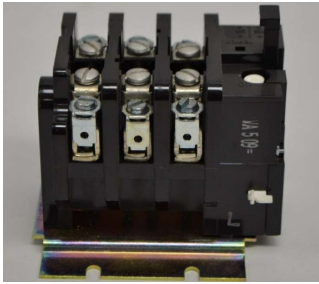

Catalog No. CR324D310F

Description:

UPC No 078316639778

Home > Starters > Accessories/Parts

Drive motors. Salem parts-Miscellaneous parts. Over load relay. CR324D31

Representative Image

Descriptors

| | |
|-------------|-------------------|
| Category | Accessories/Parts |
| GO Schedule | 11VN |