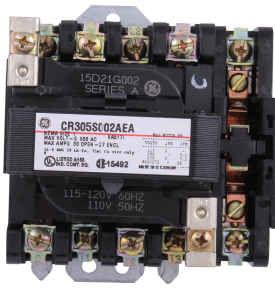

Catalog No. CR305S002AEA

Description:

UPC No

Home > Contactors & Starters > NEMA Contactors > 300 Line Full Voltage Magnetic Contactors

NEMA Rated Full Voltage Contactors. CR305, CR385 Magnetic Contactors. Three-phase, Four-Pole. Nonreversing, Open, NEMA Type 1, 3R, 12, 4/4X. NEMA Sizes 00-5. 600 Volts Maximum 50/60 Hertz.

Representative Image

Descriptors

Category	300 Line Full Voltage Magnetic Contactors
GO Schedule	10G

Specifications

Continuous Current	30 A
Enclosure Type	Open Type