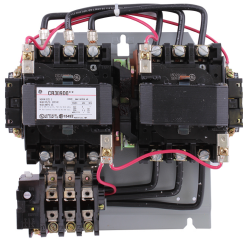

## Catalog No. CR309D002

Description: CONTACTOR

UPC No

Home > Starters > NEMA > Full Voltage Starters

Drive motors. 100-550-7500carol strm. Mt vendor /carol strm. Reverser. CR309D00

Representative Image

### Descriptors

Category

Full Voltage Starters