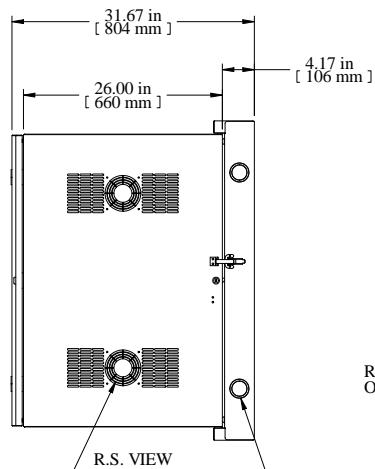

FAN KNOCKOUT PATTERN
 OPTIONAL FANS:
 DNMF100AC115
 DNMF100AC230

Item Number	Title	Quantity
1	HWM - REAR MOUNT ASSY	1
2	HWM - CENTRE SECTION	1
3	HWM - VENTED DOOR ASSY	1
4	19" TAPPED PANEL RAILS (PAIR)	1

PART NUMBERS	
HWM2420U26BK	PAINTED BLACK SAND TEXTURED WINDOW FRONT DOOR

NOTES
See Hammond Website for Additional Accessories

FAN CUTOUT PATTERN
 OPTIONAL FANS:
 DNMF100AC115
 DNMF100AC230

2X DOUBLE K.O.
 ∅2.00/∅2.50
 BOTH SIDES

Data subject to change without notice. Isometric drawing not to scale.

**HAMMOND
 MANUFACTURING™**

www.hammondmfg.com

PART NO. HWM2420U26WDBK