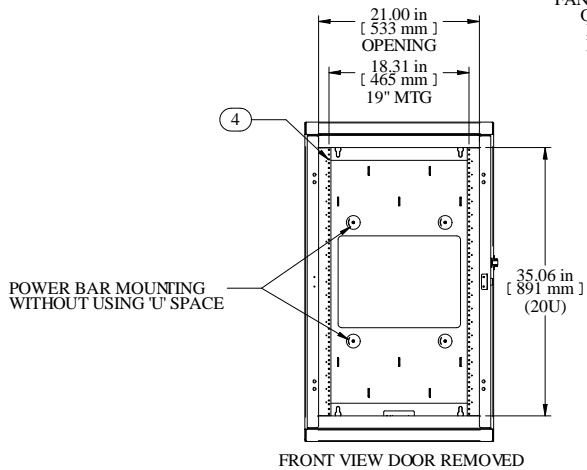

FAN KNOCKOUT PATTERN
 OPTIONAL FANS:
 DNMF100AC115
 DNMF100AC230

Item Number	Title	Quantity
1	HWM - REAR MOUNT ASSY	1
2	HWM - CENTRE SECTION	1
3	HWM - VENTED DOOR ASSY	1
4	19" TAPPED PANEL RAILS (PAIR)	1

Data subject to change without notice. Isometric drawing not to scale.

**HAMMOND
 MANUFACTURING™**

www.hammondmfg.com

PART NO. HWM2420U26WDBK