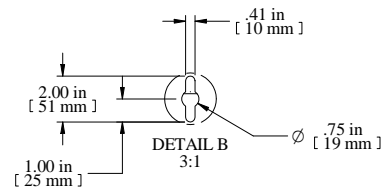

FAN KNOCKOUT PATTERN
 OPTIONAL FANS:
 DNMF100AC115
 DNMF100AC230

Item Number	Title	Quantity
1	HWM - REAR MOUNT ASSY	1
2	HWM - CENTRE SECTION	1
3	HWM - VENTED DOOR ASSY	1
4	19" TAPPED PANEL RAILS (PAIR)	1

Data subject to change without notice. Isometric drawing not to scale.

**HAMMOND
 MANUFACTURING™**

www.hammondmfg.com

PART NO. HWM2420U26WDBK