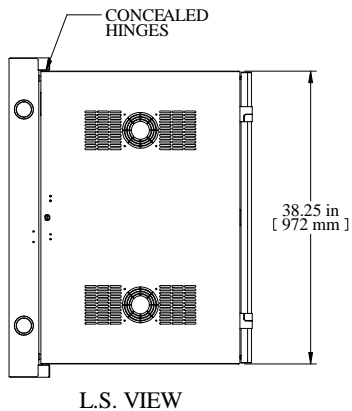

FAN KNOCKOUT PATTERN
 OPTIONAL FANS:
 DNMF100AC115
 DNMF100AC230

Item Number	Title	Quantity
1	HWM - REAR MOUNT ASSY	1
2	HWM - CENTRE SECTION	1
3	HWM - VENTED DOOR ASSY	1
4	19" TAPPED PANEL RAILS (PAIR)	1

PART NUMBERS	
HWM2420U26BK	PAINTED BLACK SAND TEXTURED WINDOW FRONT DOOR

NOTES
See Hammond Website for Additional Accessories

FAN CUTOUT PATTERN
 OPTIONAL FANS:
 DNMF100AC115
 DNMF100AC230

2X DOUBLE K.O.
 ∅2.00/∅2.50
 BOTH SIDES

Data subject to change without notice. Isometric drawing not to scale.

**HAMMOND
 MANUFACTURING™**

www.hammondmfg.com

PART NO. HWM2420U26WDBK