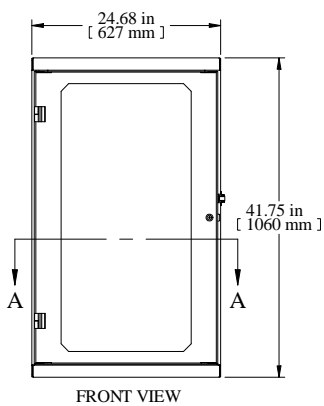

FAN KNOCKOUT PATTERN
 OPTIONAL FANS:
 DNMF100AC115
 DNMF100AC230

Item Number	Title	Quantity
1	HWM - REAR MOUNT ASSY	1
2	HWM - CENTRE SECTION	1
3	HWM - VENTED DOOR ASSY	1
4	19" TAPPED PANEL RAILS (PAIR)	1

PART NUMBERS	
HWM2420U26BK	PAINTED BLACK SAND TEXTURED WINDOW FRONT DOOR

NOTES
See Hammond Website for Additional Accessories

FAN CUTOUT PATTERN
 OPTIONAL FANS:
 DNMF100AC115
 DNMF100AC230

2X DOUBLE K.O.
 ∅2.00/∅2.50
 BOTH SIDES

Data subject to change without notice. Isometric drawing not to scale.

**HAMMOND
 MANUFACTURING™**

www.hammondmfg.com

PART NO. HWM2420U26WDBK