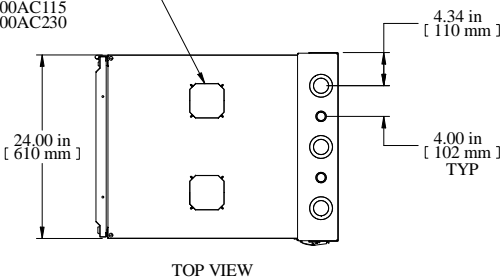

FAN KNOCKOUT PATTERN
 OPTIONAL FANS:
 DNMF100AC115
 DNMF100AC230

Item Number	Title	Quantity
1	HWM - REAR MOUNT ASSY	1
2	HWM - CENTRE SECTION	1
3	HWM - VENTED DOOR ASSY	1
4	19" TAPPED PANEL RAILS (PAIR)	1

PART NUMBERS	
HWM2420U26BK	PAINTED BLACK SAND TEXTURED WINDOW FRONT DOOR

NOTES
See Hammond Website for Additional Accessories

FAN CUTOUT PATTERN
 OPTIONAL FANS:
 DNMF100AC115
 DNMF100AC230

2X DOUBLE K.O.
 ∅2.00/∅2.50
 BOTH SIDES

Data subject to change without notice. Isometric drawing not to scale.

**HAMMOND
 MANUFACTURING™**

www.hammondmfg.com

PART NO. HWM2420U26WDBK