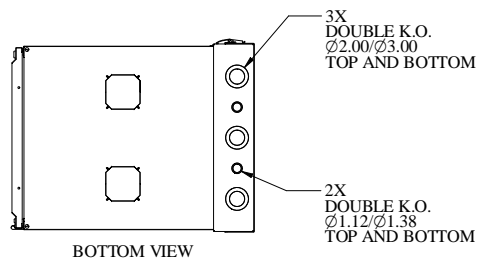

FAN KNOCKOUT PATTERN
 OPTIONAL FANS:
 DNMF100AC115
 DNMF100AC230

Item Number	Title	Quantity
1	HWM - REAR MOUNT ASSY	1
2	HWM - CENTRE SECTION	1
3	HWM - VENTED DOOR ASSY	1
4	19" TAPPED PANEL RAILS (PAIR)	1

Data subject to change without notice. Isometric drawing not to scale.

**HAMMOND
 MANUFACTURING™**

www.hammondmfg.com

PART NO. HWM2420U26WDBK