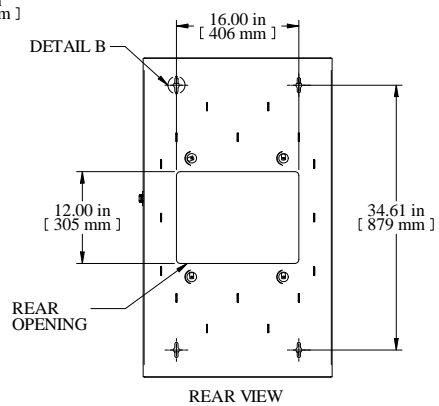

FAN KNOCKOUT PATTERN
 OPTIONAL FANS:
 DNMF100AC115
 DNMF100AC230

Item Number	Title	Quantity
1	HWM - REAR MOUNT ASSY	1
2	HWM - CENTRE SECTION	1
3	HWM - VENTED DOOR ASSY	1
4	19" TAPPED PANEL RAILS (PAIR)	1

PART NUMBERS	
HWM2420U26BK	PAINTED BLACK SAND TEXTURED WINDOW FRONT DOOR

NOTES
See Hammond Website for Additional Accessories

FAN CUTOUT PATTERN
 OPTIONAL FANS:
 DNMF100AC115
 DNMF100AC230

2X DOUBLE K.O.
 ∅2.00/∅2.50
 BOTH SIDES

Data subject to change without notice. Isometric drawing not to scale.

**HAMMOND
 MANUFACTURING™**

www.hammondmfg.com

PART NO. HWM2420U26WDBK