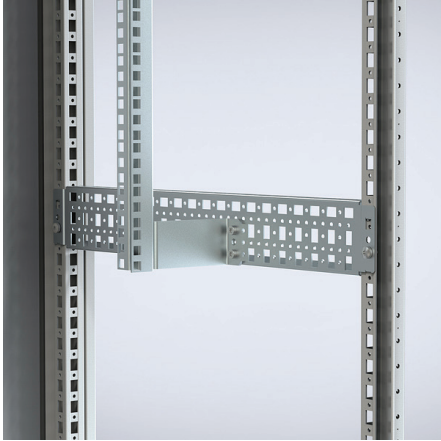

CIC

Brackets for 19" partial height mounting profiles

Description: For fixing 19" vertical profiles CIPP in 800 mm wide enclosures. Adjustable in depth in steps of 25 mm by using the CLPK click-in profiles.

Material: 3 mm zinc plated steel.

Pack quantity: 4 brackets with mounting accessories.

Item no.
CIC04