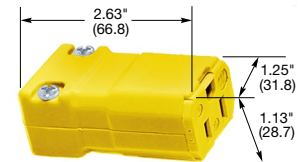

15A 125V
NEMA 5-15R
UL CSA
0.5 HP

20A 125V
NEMA 5-20R
UL CSA
1 HP

IP20
SUITABILITY

Connector Bodies

Insulgrip®

Description	Cord Diameter	Catalog Number	
Black and white nylon.	.230"-.720" (5.8-18.3)	HBL5269C	HBL5369C
Black and white, spring termination	.230"-.720" (5.8-18.3)	HBL5269CST	HBL5369CST
Blue and white nylon.	.230"-.720" (5.8-18.3)	HBL5269CBL	-
Black nylon extra large cord clamp.	.360"-.720" (9.1-18.3)	HBL5269EBK	HBL5369EBK
All black, spring termination	.230"-.720" (5.8-18.3)	HBL5269CBKST	HBL5369CBKST
Corrosion resistant yellow nylon.	.230"-.720" (5.8-18.3)	HBL52CM69C	HBL53CM69C

Note: See page A-48 for accessories.

HBL5269C

HBL1547

Elastogrip®

Description	Cord Diameter	Catalog Number	
Yellow elastomer, dust tight. IP20 SUITABILITY.	.300"-.655" (7.6-16.6)	HBL1547	HBL1533
Yellow elastomer, watertight. IP20 and IP55 SUITABILITY.	.300"-.655" (7.6-16.6)	HBL15W47*	HBL15W33*
Yellow elastomer, watertight. IP65, 66, 67 SUITABILITY.	.375"-.625" (9.5-15.9)	HBL15W47A	HBL15W33A

HBL15W47

Valise®

IP20
SUITABILITY

Description	Cord Diameter	Catalog Number	
Yellow nylon.	.220"-.660" (5.6-16.8)	HBL5969VY	HBL5369VY
Black nylon.	.220"-.660" (5.6-16.8)	HBL5969VBLK	HBL5369VBK
Gray nylon.	.220"-.660" (5.6-16.8)	HBL5969VGY	-
Orange nylon, sold in bulk pack of 50.	.220"-.660" (5.6-16.8)	HBL515CVO	-
Insulation displacement terminals, black nylon.	.230"-.360" (5.8-9.1)	HBL5963VBK	-
Insulation displacement terminals, yellow nylon.	.230"-.360" (5.8-9.1)	HBL5963VY	-

Note: *Watertight connectors IP55 suitability when closure plug inserted or when installed and used properly with mating Elastogrip watertight plug. Connector bodies are not HP rated. See page A-48 for accessories.