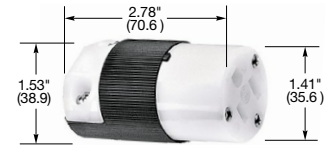

15A 125V
NEMA 5-15R
UL CSA
0.5 HP

20A 125V
NEMA 5-20R
UL CSA
1 HP

IP20
SUITABILITY

Connector Bodies

Insulgrip®

Description	Cord Diameter	Catalog Number	
Black and white nylon.	.230"-.720" (5.8-18.3)	HBL5269C	HBL5369C
Black and white, spring termination	.230"-.720" (5.8-18.3)	HBL5269CST	HBL5369CST
Blue and white nylon.	.230"-.720" (5.8-18.3)	HBL5269CBL	-
Black nylon extra large cord clamp.	.360"-.720" (9.1-18.3)	HBL5269EBK	HBL5369EBK
All black, spring termination	.230"-.720" (5.8-18.3)	HBL5269CBKST	HBL5369CBKST
Corrosion resistant yellow nylon.	.230"-.720" (5.8-18.3)	HBL52CM69C	HBL53CM69C

Note: See page A-48 for accessories.

HBL5269C

HBL1547

Elastogrip®

Description	Cord Diameter	Catalog Number	
Yellow elastomer, dust tight. IP20 SUITABILITY.	.300"-.655" (7.6-16.6)	HBL1547	HBL1533
Yellow elastomer, watertight. IP20 and IP55 SUITABILITY.	.300"-.655" (7.6-16.6)	HBL15W47*	HBL15W33*
Yellow elastomer, watertight. IP65, 66, 67 SUITABILITY.	.375"-.625" (9.5-15.9)	HBL15W47A	HBL15W33A

HBL15W47

Valise®

IP20
SUITABILITY

Description	Cord Diameter	Catalog Number	
Yellow nylon.	.220"-.660" (5.6-16.8)	HBL5969VY	HBL5369VY
Black nylon.	.220"-.660" (5.6-16.8)	HBL5969VBLK	HBL5369VBK
Gray nylon.	.220"-.660" (5.6-16.8)	HBL5969VGY	-
Orange nylon, sold in bulk pack of 50.	.220"-.660" (5.6-16.8)	HBL515CVO	-
Insulation displacement terminals, black nylon.	.230"-.360" (5.8-9.1)	HBL5963VBK	-
Insulation displacement terminals, yellow nylon.	.230"-.360" (5.8-9.1)	HBL5963VY	-

Note: *Watertight connectors IP55 suitability when closure plug inserted or when installed and used properly with mating Elastogrip watertight plug. Connector bodies are not HP rated. See page A-48 for accessories.