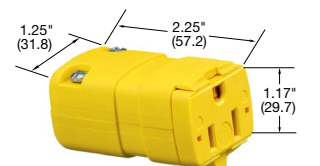

HBL5963VY

For quick visual identification of circuits or configurations.

Colored Cord Clamps*

Description	Color	Catalog Number
For use with 15A and 20A, 2 pole/3 wire, insulgrip plugs and connectors with cord diameter range of .230"-.720" (5.8-18.3) only.	Blue	HBLCORDCLAMPBL
	Green	HBLCORDCLAMPGN
	Orange	HBLCORDCLAMPOR
	Purple	HBLCORDCLAMPPP
	Red	HBLCORDCLAMPRR
	Yellow	HBLCORDCLAMPY

Note: *Clamp only. Contains no screws. Order in increments of 10. Not UL Listed or CSA Certified.