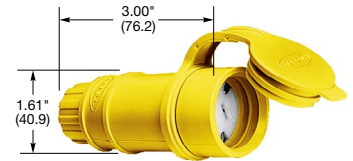

15A 125V
NEMA 5-15R
UL CSA
0.5 HP

20A 125V
NEMA 5-20R
UL CSA
1 HP

IP20
SUITABILITY

Connector Bodies

Insulgrip®

Description	Cord Diameter	Catalog Number	
Black and white nylon.	.230"-.720" (5.8-18.3)	HBL5269C	HBL5369C
Black and white, spring termination	.230"-.720" (5.8-18.3)	HBL5269CST	HBL5369CST
Blue and white nylon.	.230"-.720" (5.8-18.3)	HBL5269CBL	-
Black nylon extra large cord clamp.	.360"-.720" (9.1-18.3)	HBL5269EBK	HBL5369EBK
All black, spring termination	.230"-.720" (5.8-18.3)	HBL5269CBKST	HBL5369CBKST
Corrosion resistant yellow nylon.	.230"-.720" (5.8-18.3)	HBL52CM69C	HBL53CM69C

Note: See page A-48 for accessories.

HBL5269C

HBL1547

Elastogrip®

Description	Cord Diameter	Catalog Number	
Yellow elastomer, dust tight. IP20 SUITABILITY.	.300"-.655" (7.6-16.6)	HBL1547	HBL1533
Yellow elastomer, watertight. IP20 and IP55 SUITABILITY.	.300"-.655" (7.6-16.6)	HBL15W47*	HBL15W33*
Yellow elastomer, watertight. IP65, 66, 67 SUITABILITY.	.375"-.625" (9.5-15.9)	HBL15W47A	HBL15W33A

HBL15W47

Valise®

IP20
SUITABILITY

Description	Cord Diameter	Catalog Number	
Yellow nylon.	.220"-.660" (5.6-16.8)	HBL5969VY	HBL5369VY
Black nylon.	.220"-.660" (5.6-16.8)	HBL5969VBLK	HBL5369VBK
Gray nylon.	.220"-.660" (5.6-16.8)	HBL5969VGY	-
Orange nylon, sold in bulk pack of 50.	.220"-.660" (5.6-16.8)	HBL515CVO	-
Insulation displacement terminals, black nylon.	.230"-.360" (5.8-9.1)	HBL5963VBK	-
Insulation displacement terminals, yellow nylon.	.230"-.360" (5.8-9.1)	HBL5963VY	-

Note: *Watertight connectors IP55 suitability when closure plug inserted or when installed and used properly with mating Elastogrip watertight plug. Connector bodies are not HP rated. See page A-48 for accessories.