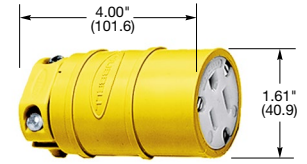

15A 125V
NEMA 5-15R
UL CSA
0.5 HP

20A 125V
NEMA 5-20R
UL CSA
1 HP

IP20
SUITABILITY

Connector Bodies

Insulgrip®

Description	Cord Diameter	Catalog Number	
Black and white nylon.	.230"-.720" (5.8-18.3)	HBL5269C	HBL5369C
Black and white, spring termination	.230"-.720" (5.8-18.3)	HBL5269CST	HBL5369CST
Blue and white nylon.	.230"-.720" (5.8-18.3)	HBL5269CBL	-
Black nylon extra large cord clamp.	.360"-.720" (9.1-18.3)	HBL5269EBK	HBL5369EBK
All black, spring termination	.230"-.720" (5.8-18.3)	HBL5269CBKST	HBL5369CBKST
Corrosion resistant yellow nylon.	.230"-.720" (5.8-18.3)	HBL52CM69C	HBL53CM69C

Note: See page A-48 for accessories.

HBL5269C

HBL1547

Elastogrip®

Description	Cord Diameter	Catalog Number	
Yellow elastomer, dust tight. IP20 SUITABILITY.	.300"-.655" (7.6-16.6)	HBL1547	HBL1533
Yellow elastomer, watertight. IP20 and IP55 SUITABILITY.	.300"-.655" (7.6-16.6)	HBL15W47*	HBL15W33*
Yellow elastomer, watertight. IP65, 66, 67 SUITABILITY.	.375"-.625" (9.5-15.9)	HBL15W47A	HBL15W33A

HBL15W47

Valise®

IP20
SUITABILITY

Description	Cord Diameter	Catalog Number	
Yellow nylon.	.220"-.660" (5.6-16.8)	HBL5969VY	HBL5369VY
Black nylon.	.220"-.660" (5.6-16.8)	HBL5969VBLK	HBL5369VBK
Gray nylon.	.220"-.660" (5.6-16.8)	HBL5969VGY	-
Orange nylon, sold in bulk pack of 50.	.220"-.660" (5.6-16.8)	HBL515CVO	-
Insulation displacement terminals, black nylon.	.230"-.360" (5.8-9.1)	HBL5963VBK	-
Insulation displacement terminals, yellow nylon.	.230"-.360" (5.8-9.1)	HBL5963VY	-

Note: *Watertight connectors IP55 suitability when closure plug inserted or when installed and used properly with mating Elastogrip watertight plug. Connector bodies are not HP rated. See page A-48 for accessories.