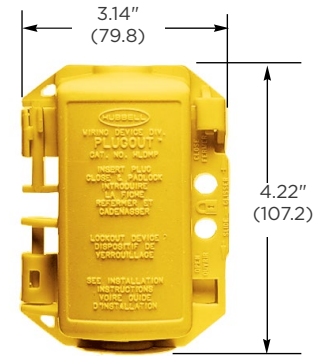

PLUGOUT® and SWITCHOUT® Lockout Devices

Description	Typical Devices Accommodated	Catalog Number
Small PLUGOUT yellow lockout device.	15A and 20A straight blade plugs. 15A Twist-Lock® plugs.	HLDMP
Medium PLUGOUT yellow lockout device.	15 and 20A, 125V straight blade plugs. 20 and 30A Twist-Lock plugs.	HLD
Large PLUGOUT yellow lockout device.	20, 30 and 50A metallic and non-metallic Pin and Sleeve, Hubbellock® and 50A Twist-Lock plugs.	HLD2
Yellow SWITCHOUT device (two devices per package).	Toggle switch.	HSLDPK2
Yellow lockout kit.	One each of above lockout devices.	HLDKIT

HLDMP

HLD

HSLDPK2

Dimensions in Inches (mm)