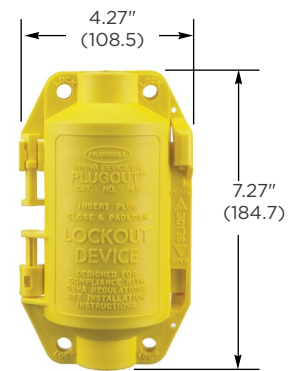

PLUGOUT® and SWITCHOUT® Lockout Devices

Description	Typical Devices Accommodated	Catalog Number
Small PLUGOUT yellow lockout device.	15A and 20A straight blade plugs. 15A Twist-Lock® plugs.	HLDMP
Medium PLUGOUT yellow lockout device.	15 and 20A, 125V straight blade plugs. 20 and 30A Twist-Lock plugs.	HLD
Large PLUGOUT yellow lockout device.	20, 30 and 50A metallic and non-metallic Pin and Sleeve, Hubbellock® and 50A Twist-Lock plugs.	HLD2
Yellow SWITCHOUT device (two devices per package).	Toggle switch.	HSLDPK2
Yellow lockout kit.	One each of above lockout devices.	HLDKIT

HLDMP

HLD

HSLDPK2

Dimensions in Inches (mm)