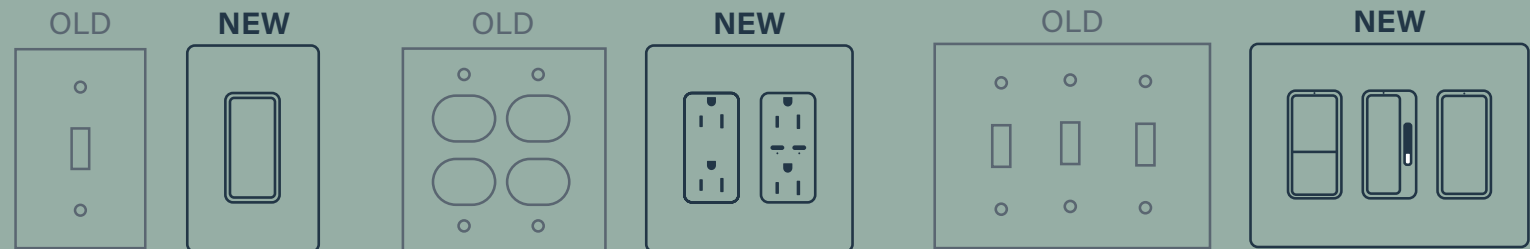

You deserve a home that's a step above ordinary.

With designer switches and outlets from the radiant® Collection, upgrading your space with style and innovation starts at the wall. Available in an array of classic colors and metallic finishes, all enhanced by clean, screwless wall plates, the radiant Collection complements any space, while also delivering industry-leading features for smarter control and faster charging. Get more style, comfort and convenience – get more radiant.

Replace any existing switch or outlet to instantly elevate your space.