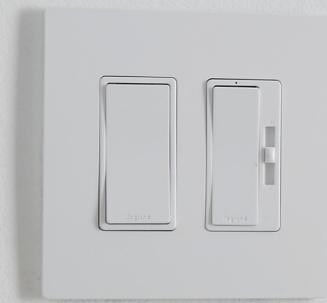

More style. More function.
More radiant.

the radiant® collection

#LegrandImprovingLives

 **legrand**®

ordinary

a step above
ordinary

You deserve a home that's a step above ordinary.

With designer switches and outlets from the radiant® Collection, upgrading your space with style and innovation starts at the wall. Available in an array of classic colors and metallic finishes, all enhanced by clean, screwless wall plates, the radiant Collection complements any space, while also delivering industry-leading features for smarter control and faster charging. Get more style, comfort and convenience – get more radiant.

Replace any existing switch or outlet to instantly elevate your space.

Switches & Dimmers

Transform your home with designer switches and dimmers from the radiant® collection.

- Easy-to-install switches and dimmers add function and style
- Screwless Wall Plates feature sleek, clean lines
- Low profile and smooth paddle action
- Combination controls add versatility to meet your needs

Replace an existing switch, dimmer or outlet with the kit's wired device (neutral required), then simply mount the included wireless switch or dimmer to any wall with the provided adhesive – no cutting or wiring required – to add multi-location control in seconds.