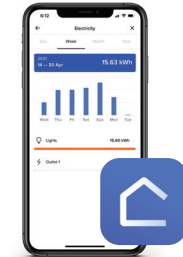

Home/Away Wireless Smart Switch with Netatmo
WNRL33WH*

Smart Outlet with Netatmo
WNRR15WH

Manage lights and power, from anywhere, with the Legrand Home + Control app.

- Smart Gateway required to create a robust, dedicated network for ultra-reliable whole-home usage
- Allows advanced control of lights and power from anywhere
- Works with Amazon Alexa, Google Home and Apple HomeKit
- Add wired or battery-operated wireless remote switches and dimmers anywhere you want easy 3-way or one-touch scene control.