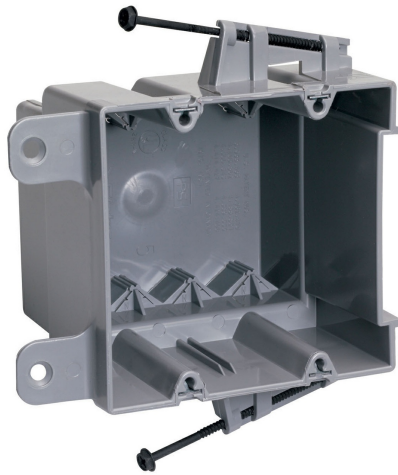

Pass and Seymour
Screw Mount Steel Stud Box with Quick/Click
Part No. S235RACS

Double Gang, Screw Mount Steel Stud Box with Captive Combo Head Self-Tapping Mount Screws on Each End. Four Auto/Clamps on Each End. 50 pack.

Features & Benefits

Available in single, single deep, two, three and four gang, and 4 inch round ceiling boxes.

Single gang include Quick/Entry feature.

Screws have combination Hex/Phillips washer heads.

Can be used for steel, aluminum, or wood studs.

Locator ribs ensure proper alignment on stud and proper offset depth.

All multi-gang and ceiling boxes include exclusive Auto/Clamp feature.

Specially designed drill point rapidly penetrates medium gauge steel studs.

Quick/Click feature on wall boxes offers fast and dependable installation of devices.

Molded of high-impact thermoplastic.

Specifications

General Info

Product Line	Pass & Seymour	Color	Gray
UPC Number	785007652727	Country Of Origin	United States
Features	Auto Clamps, Quick Entry	Installation Location	Wall
Number of Knockouts	8	Application Sector	Commercial, Residential
Standard	Residential/Commercial	Warranty Type	1-Year Limited Warranty
Type	Outlet Box		