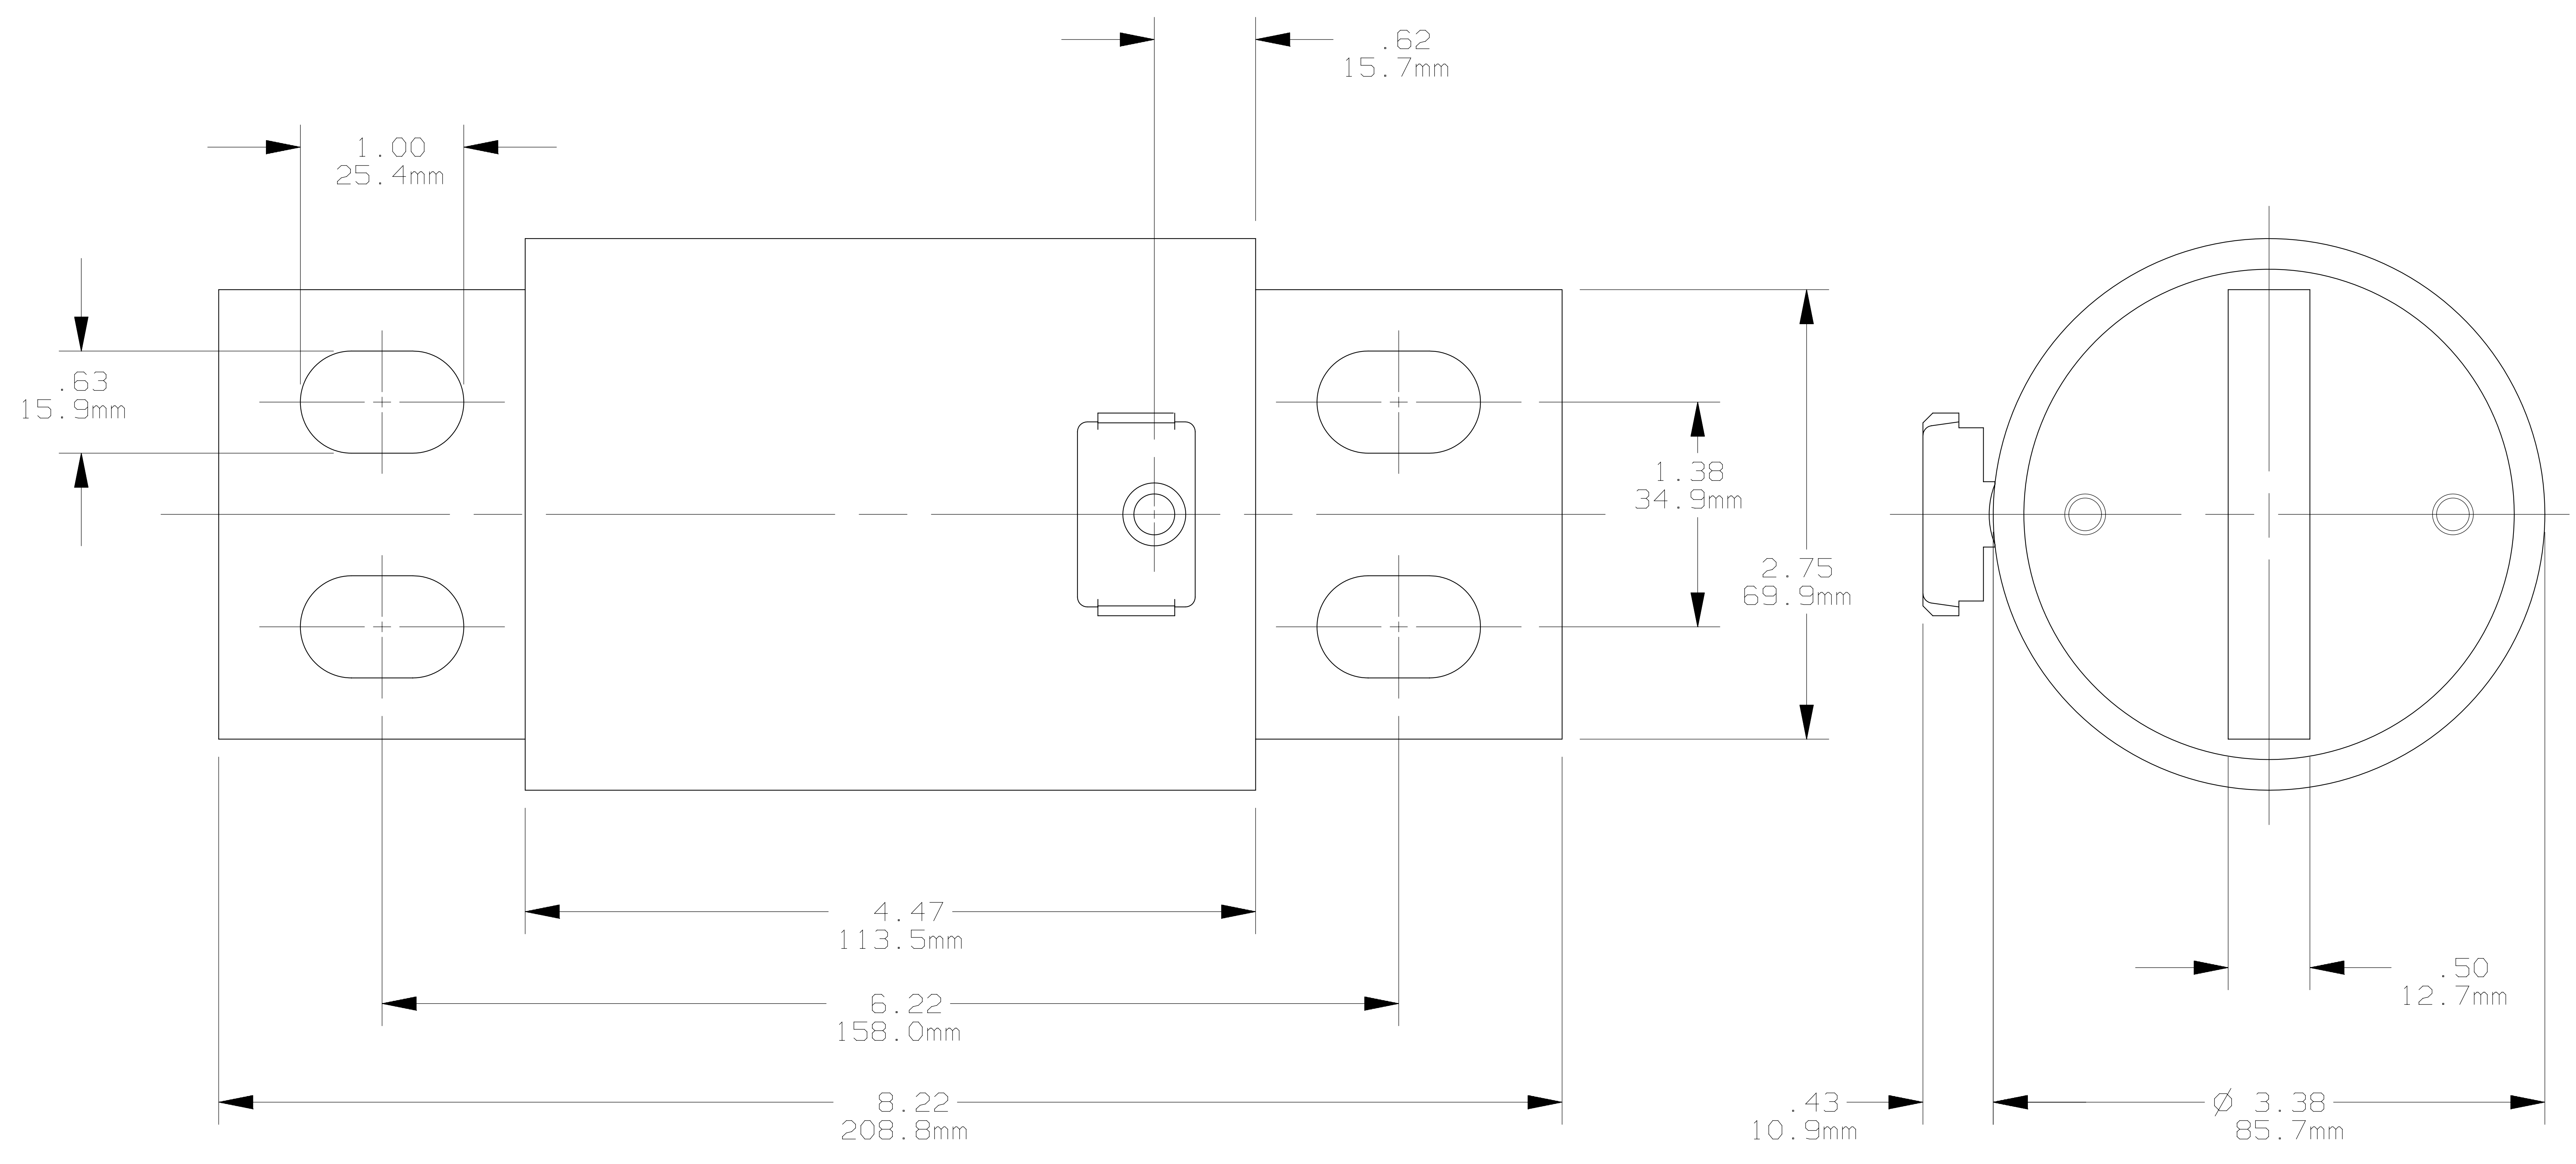

REV	DATE	ECO	DESCRIPTION	BY	CK	APP
-	6-7-06	NA	INITIAL RELEASE	LDB	NA	NA

MERSEN USA NEWBURYPORT-MA, LLC  
 374 MERRIMAC STREET  
 NEWBURYPORT, MA 01950

A100P1000-4TA

FORM 101

1000A 1000V

OUTLINE DIMENSIONS  
 NOT TO BE USED FOR PRODUCTION

701304

PRODUCT MANAGER  
 SIGN:  
 DATE:

DESIGN ENGINEER  
 SIGN:  
 DATE: