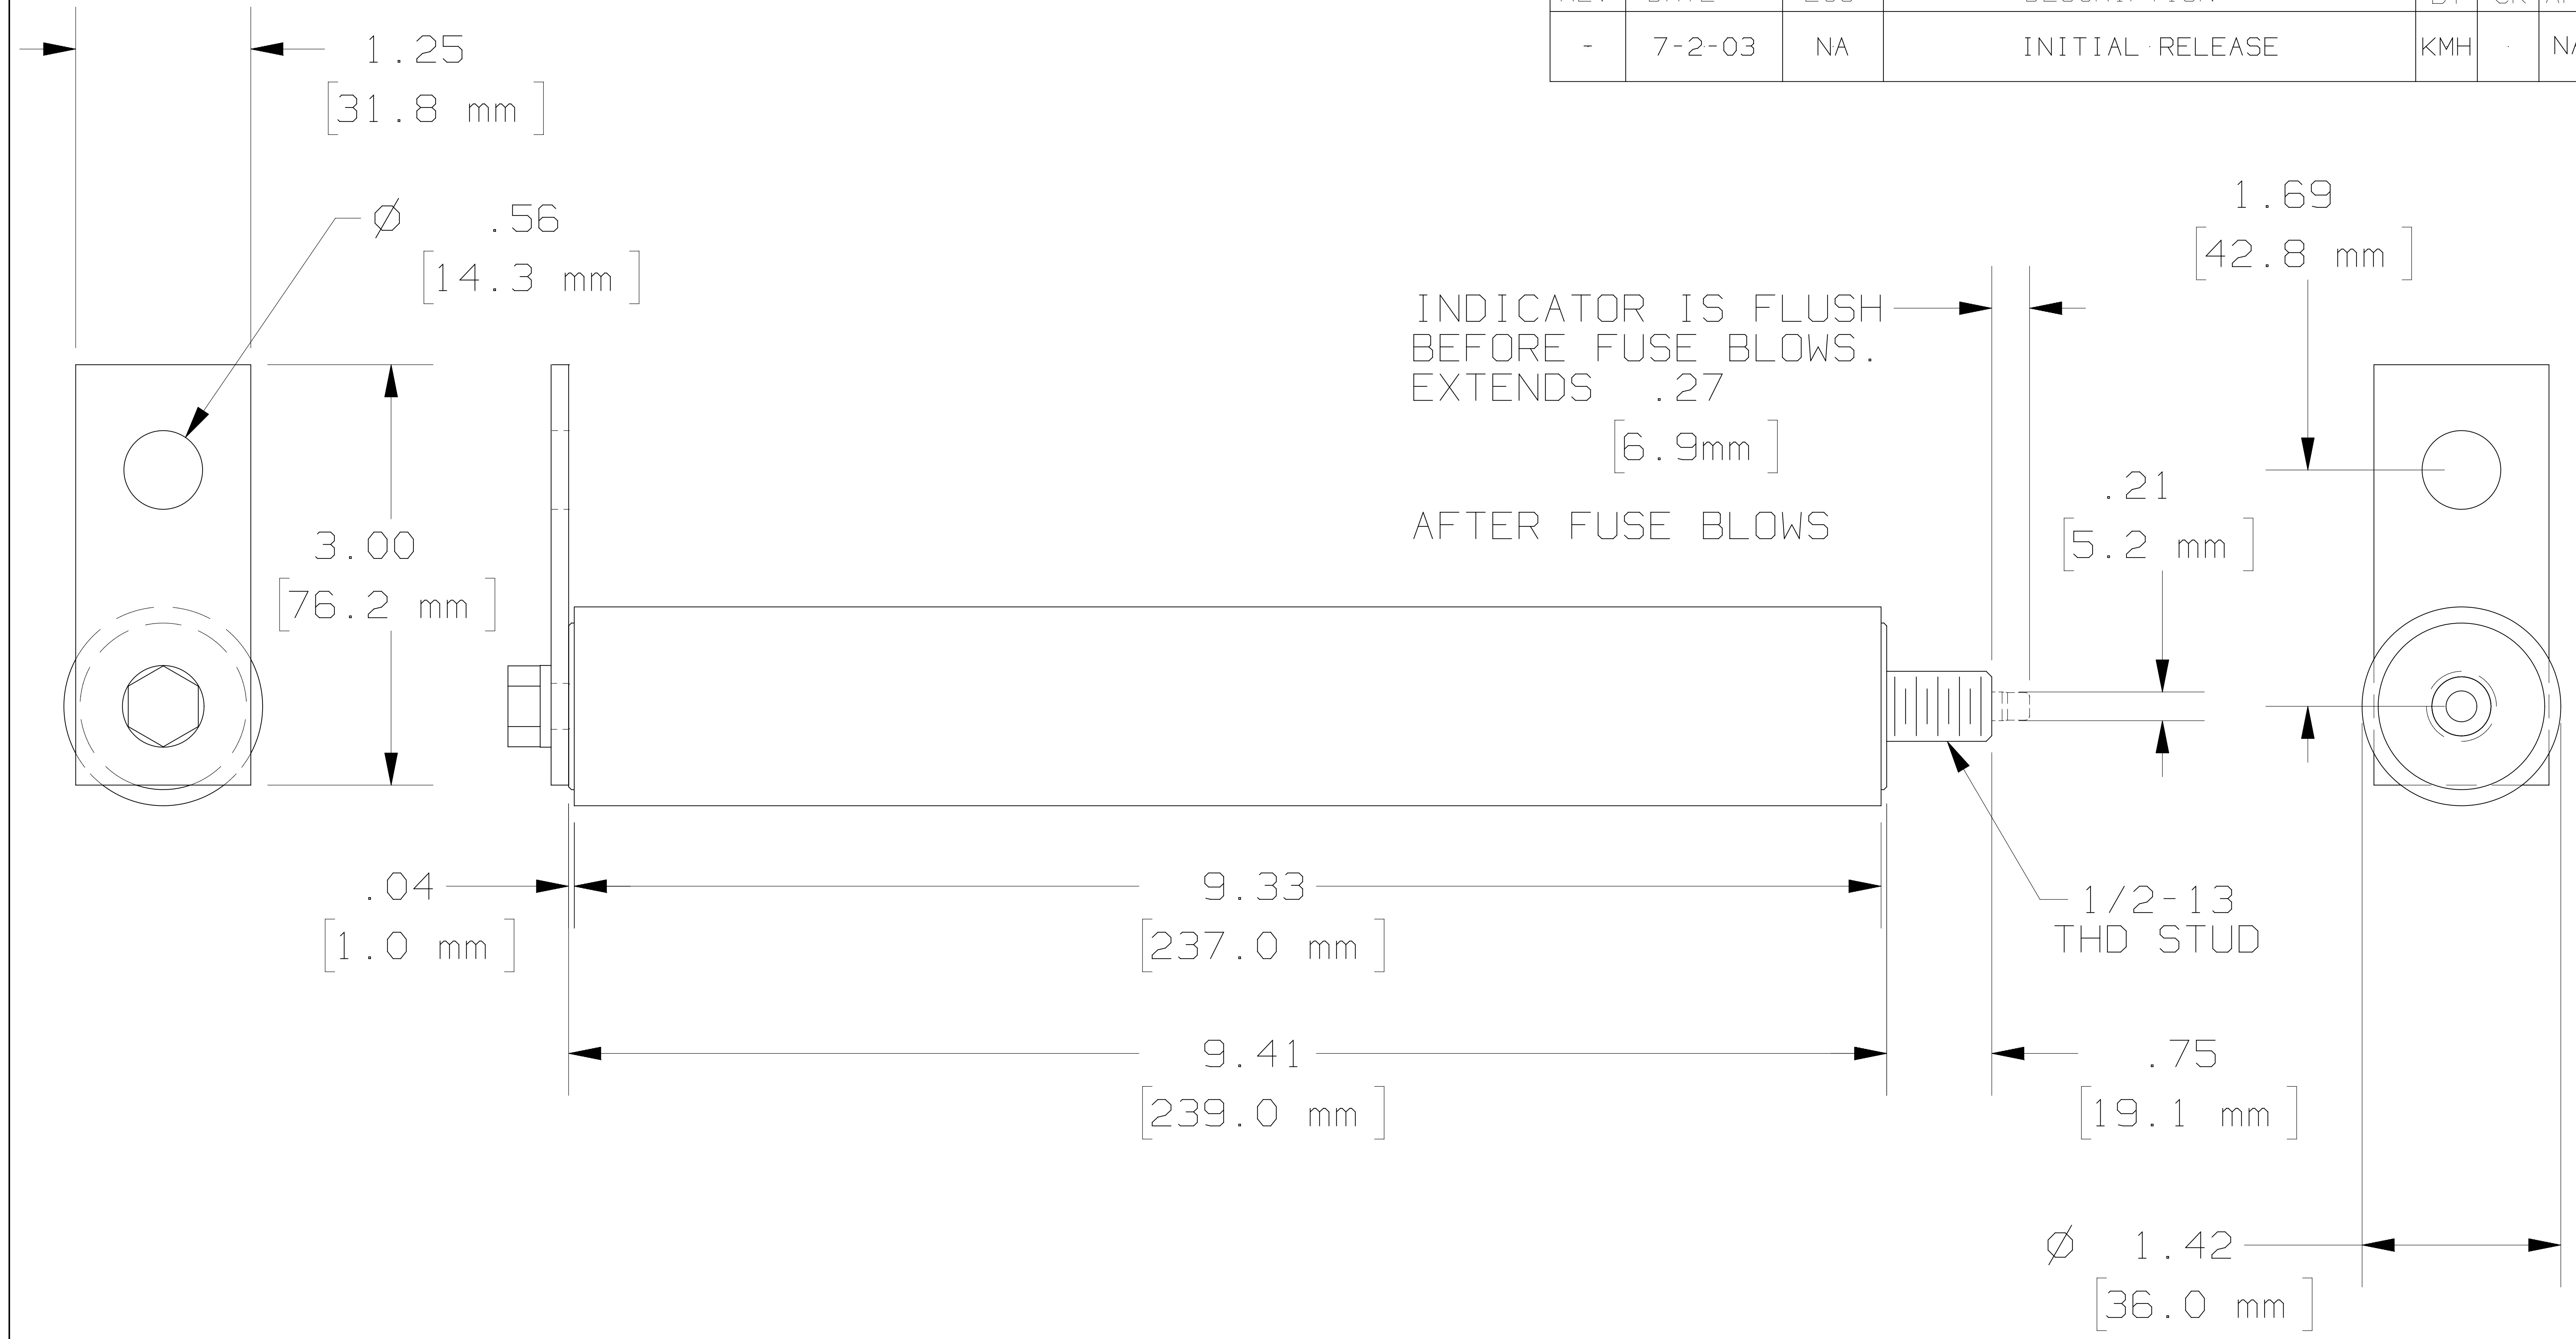

REV	DATE	ECO	DESCRIPTION	BY	CK	APP
-	7-2-03	NA	INITIAL RELEASE	KMH		NA

MERSEN USA NEWBURYPORT-MA, LLC  
 374 MERRIMAC STREET  
 NEWBURYPORT, MA 01950

MEDIUM VOLTAGE CAPACITOR FUSE

A300C(115 THRU 175)-20

115 - 175 Amps 3.0 kV

OUTLINE DIMENSIONS  
 NOT TO BE USED FOR PRODUCTION

700993

PRODUCT MANAGER

DESIGN ENGINEER

SIGN:

SIGN:

DATE:

DATE: