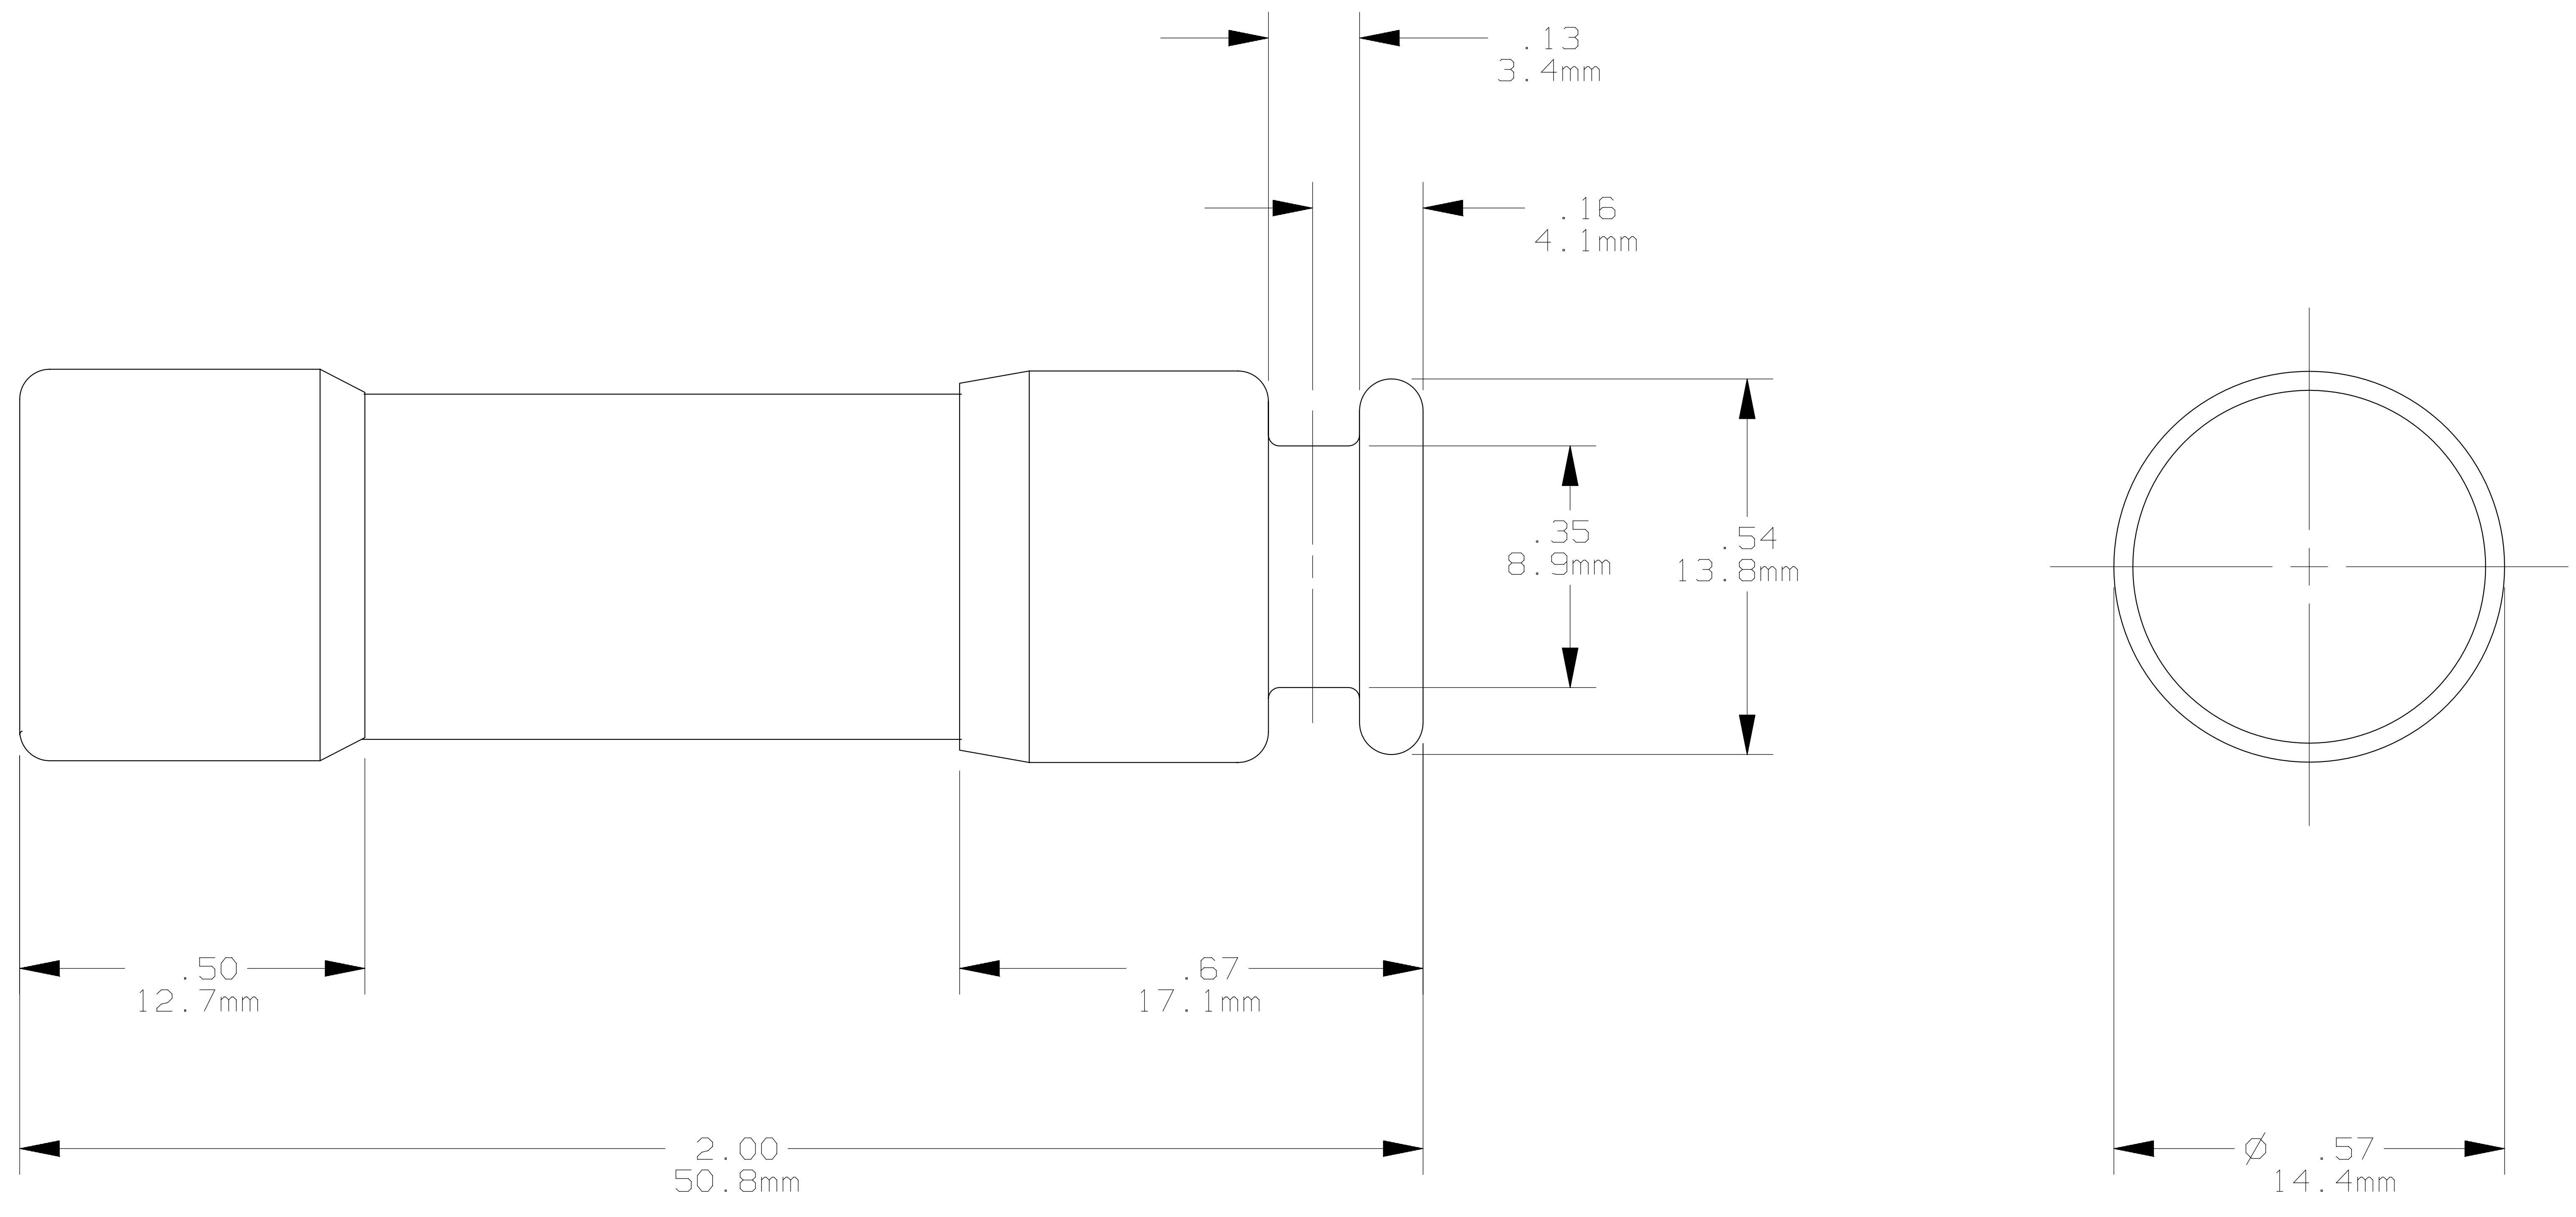

REV	DATE	ECO	DESCRIPTION	BY	CK	APP
H	12-30-09	NA	ADDED (ID) VERSION	LDB	NA	NA

MERSEN USA NEWBURYPORT-MA, LLC
 374 MERRIMAC STREET
 NEWBURYPORT, MA 01950

TR(1/10-30)R(ID)

OUTLINE DIMENSIONS
 NOT TO BE USED FOR PRODUCTION

PRODUCT MANAGER

DESIGN ENGINEER

CLASS RK5

SIGN:
 DATE:

SIGN:
 DATE:

1/10-30A 250V

16955