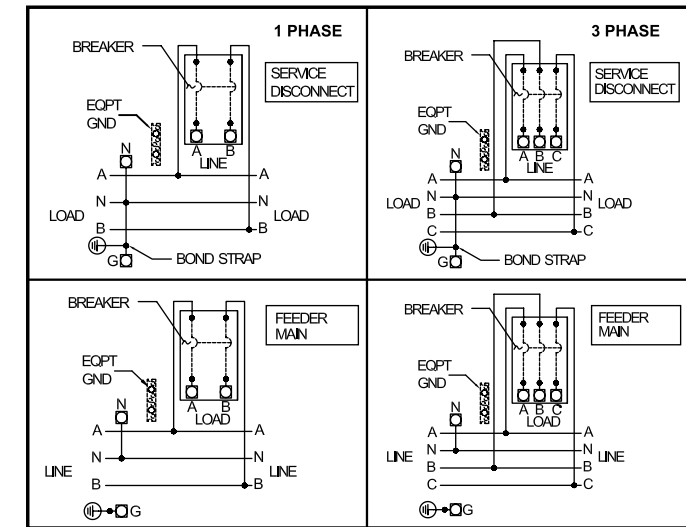

Catalog Numbers

Catalog No.	Amperage Rating	Max. Interrupting Rating
1 PHASE, 3 WIRE, 120/240V AC MAX		
WB1450CNH	450	65,000
WB1450CUNH	450	100,000
WB1500CNH	500	65,000
WB1500CUNH	500	100,000
WB1600CNH	600	65,000
WB1600CUNH	600	100,000
3 PHASE, 4 WIRE, 240V AC MAX		
WB3450CNH	450	65,000
WB3450CUNH	450	100,000
WB3500CNH	500	65,000
WB3500CUNH	500	100,000
WB3600CNH	600	65,000
WB3600CUNH	600	100,000

Replacement Parts, Accessories, and Additional Modules

FOR USE WITH: Module Description	Siemens Series#
Main Breakers	(W)MC, WB, WEB, WXB, WBT
Switches	WMP, WMS, WS, WES
Tap/Terminal Boxes	WMTB, WTB, WET, WT_PU
Pull Boxes	WMMB
Meter Module	(W)MM, WxMM, (W)MT, (W)ML, (W)MK, (W)MLZ(F)
Meter Combinations	WC, WCL, WCT
Extension Box	WMEX, WSP, WSPD
Bussed Elbow	BE, WELB

Siemens Accessories	Catalog Number
Hub Cover Plate	EC56933S
Type HD Hub 3"	EC56856
Type HD Hub 3-1/2"	EC56857
Type HD Hub 4"	EC56858
GND Bar Kit	ECLX069M
Lug Landing Pad	LLP600 (lugs ordered separately) UNDERGROUND USE ONLY

Connect Modules Using	Catalog Number / Torque
QuickConnect	QC1 (1ph) or QC4 (3ph) 400-440 lb-in (35-36 ft.-lb.) Torque

Breaker Lug Kits (factory installed)				
Lug Kit	MFG	Wire Range	No. Wires per phase	Torque (lb.-in.)
Single Phase Mechanical Lug Kits				
LK12500	Siemens	3/0-500 kcmil CU 4/0-500 kcmil AL	2	300
Three Phase Mechanical Lug Kits				
LK32500	Siemens	3/0-500 kcmil CU 4/0-500 kcmil AL	2	300

Schematics