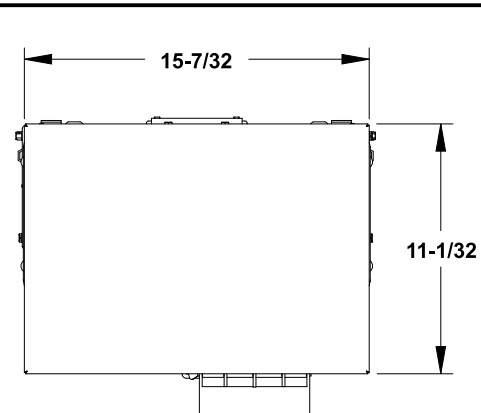

TOP VIEW

**WB3600CNH (3 Phase) SHOWN
FRONT VIEW SHOWN WITHOUT COVER**