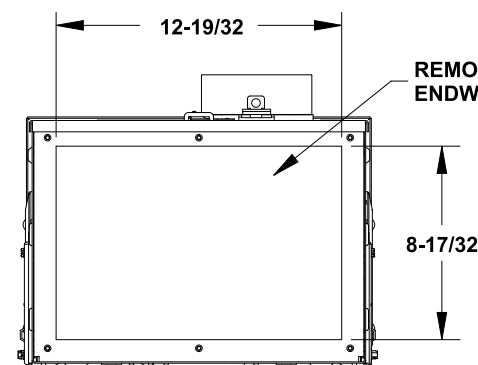

TOP VIEW

**WB3600CNH (3 Phase) SHOWN
FRONT VIEW SHOWN WITHOUT COVER**