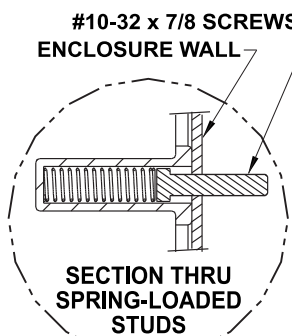

TOP VIEW

**WB3600CNH (3 Phase) SHOWN
FRONT VIEW SHOWN WITHOUT COVER**