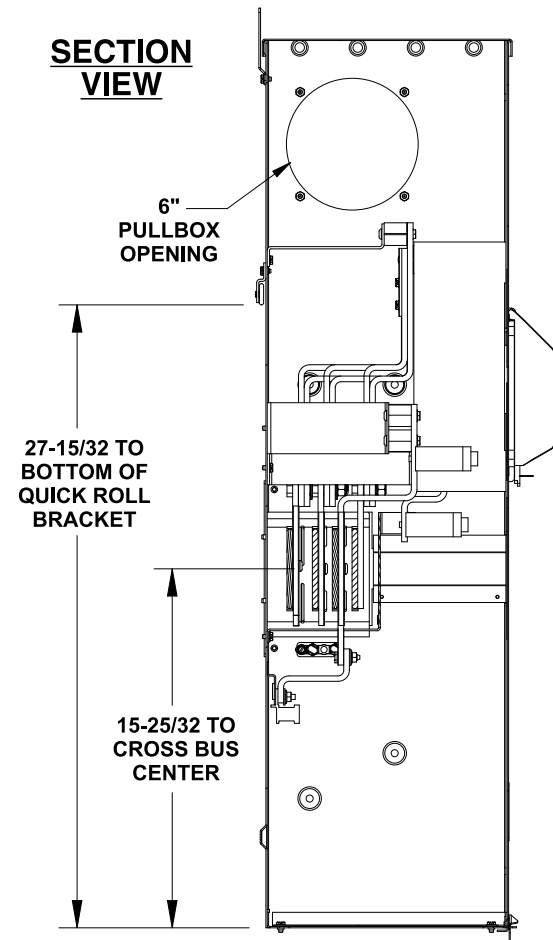

SECTION VIEW