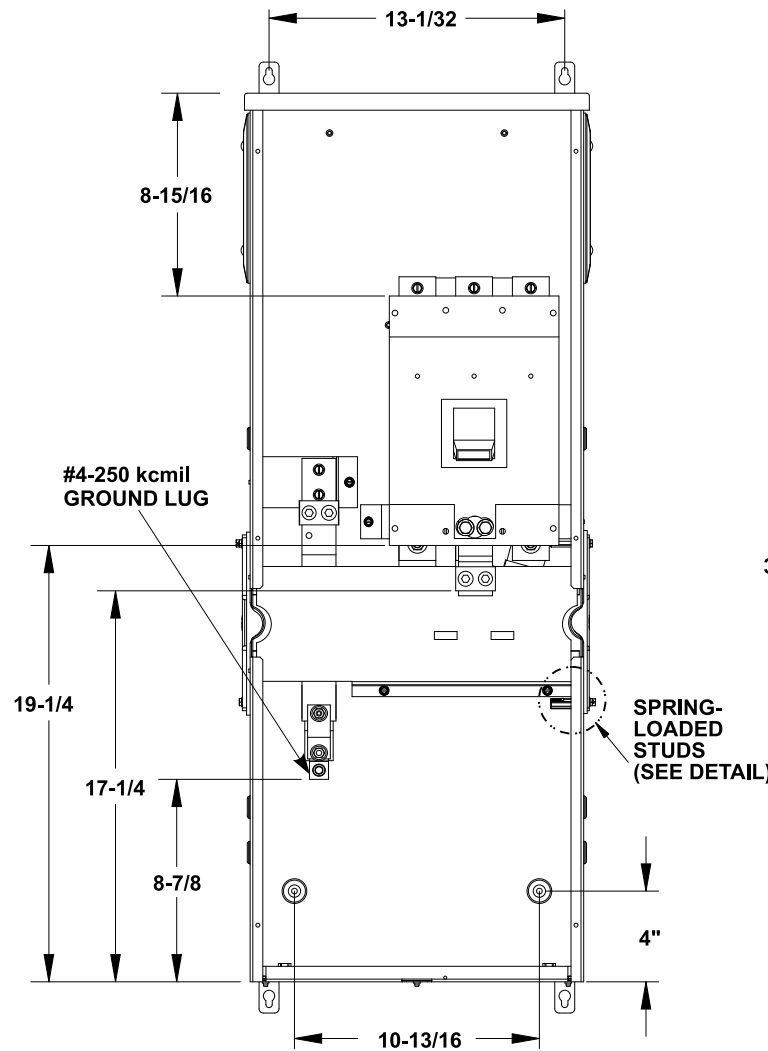

SECTION VIEW