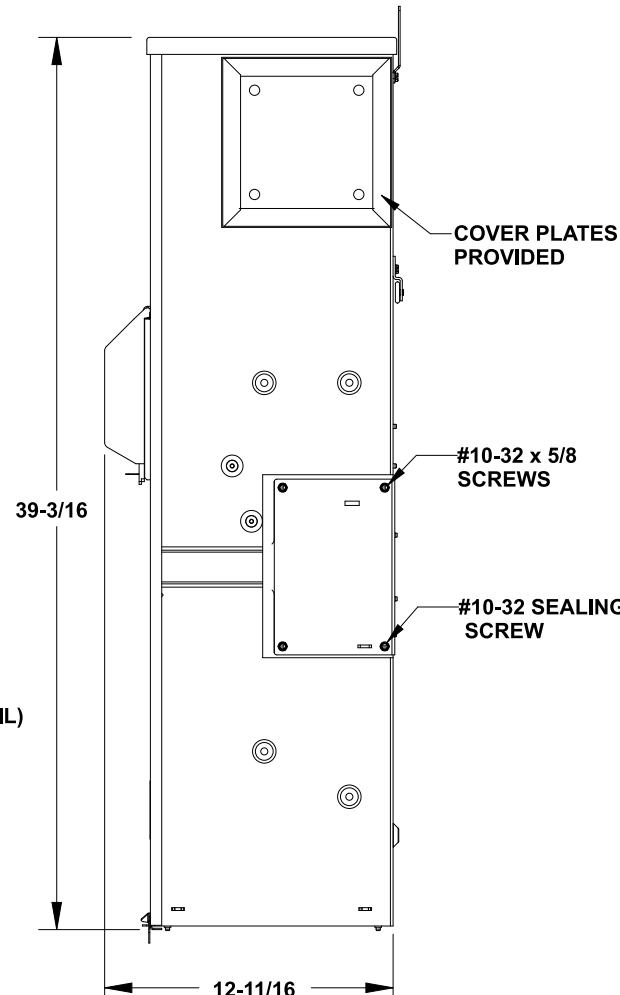

SECTION VIEW