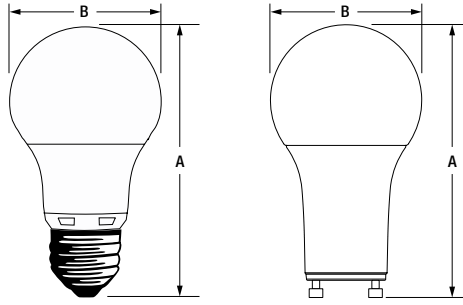

RETR0084R13 9-23

Catalog #	Type
Project	
Comments	
Prepared by	

Ordering Guide

LED	XX	A19	/	F	/	8	XX	/	10Y	V	/	RPX
LED Lamps	Wattage: 6 = 6 Watts 8.5 = 8.5 Watts 12 = 12 Watts 14 = 14 Watts	Lamp Type: A19		Frosted		CRI 8 = 80+	CCT 27 = 2700K 30 = 3000K 35 = 3500K 41 = 4100K 50 = 5000K		10Y = 10 Year Life	V = Value		Retail Package RP = 1 lamp Retail Package RP2 = 2 lamp Retail Package RP4 = 4 lamp Retail Package RP12 = 12 lamp Retail Package RP24 = 24 lamp Retail Package

Lamp Dimensions

	(A) MOL inches (mm)	(B) Diameter inches (mm)
LED6A19	4.4 (112)	2.36 (60)
LED8.5A19	4.4 (112)	2.36 (60)
LED8.5A19 GU24	4.2 (108)	2.36 (60)
LED12A19	4.3 (109)	2.36 (60)
LED14A19	4.3 (109)	2.36 (60)