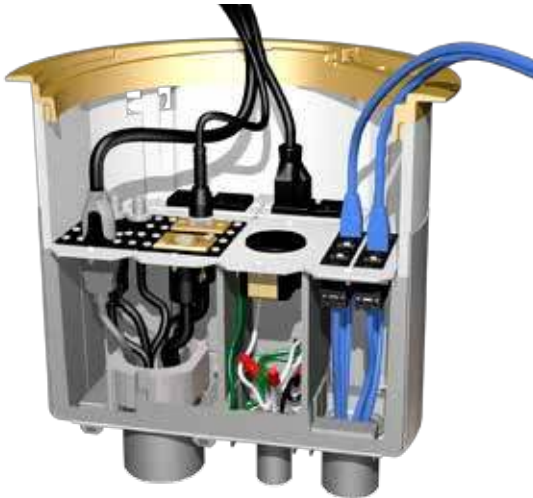

In offices, hospitals, government buildings, and in all of the spaces where we live and work, clients are demanding more: more power, more communications, and more A/V. The Evolution Series 10" Poke-Thru is ready to meet that demand.

Smarter Design: An easier to use cover available in 8 finishes.

Easier Installation: No junction box required.

Larger Capacity: An industry first 8-gangs of capacity.

Greater Trust: UL Listed and fire classified.

*Satin Chrome & Satin Brass coming soon

designed to be better.™

Recessed Devices

No Junction Box Required

Innovative Cover Assembly

FEATURES & BENEFITS

- **Largest capacity poke-thru devices on the market.** Evolution Series 10" Poke-Thru Devices provide up to eight (8) gangs of power, communication, or A/V capacity.
- **Recessed devices.** Power, communication & A/V devices are recessed below floor level for maximum protection.
- **Internal wiring capacity.** Generous internal capacity accommodates wiring connections inside the unit, eliminating junction boxes and simplifying moves, adds and changes.
- **Improved cover design.** Covers have been redesigned to give a more balanced look, easier cover operation, and improved hinge design.
- **Auto-close egress doors.** Egress doors lock into position when slid open and automatically close around cables when the cover is closed.
- **Meets ADA Accessibility Guidelines.** Wide trim flange is designed to meet the ADA Accessibility Guidelines ADA Standard 4.5.
- **Suitable for use in air handling spaces.** In accordance with Sec. 300-22(C) of the National Electrical Code.
- **UL Listed and UL Fire Classified to U.S. and Canadian safety standards.** UL Fire rated for up to 2-hour rated floors maintains the fire classification of the floor.