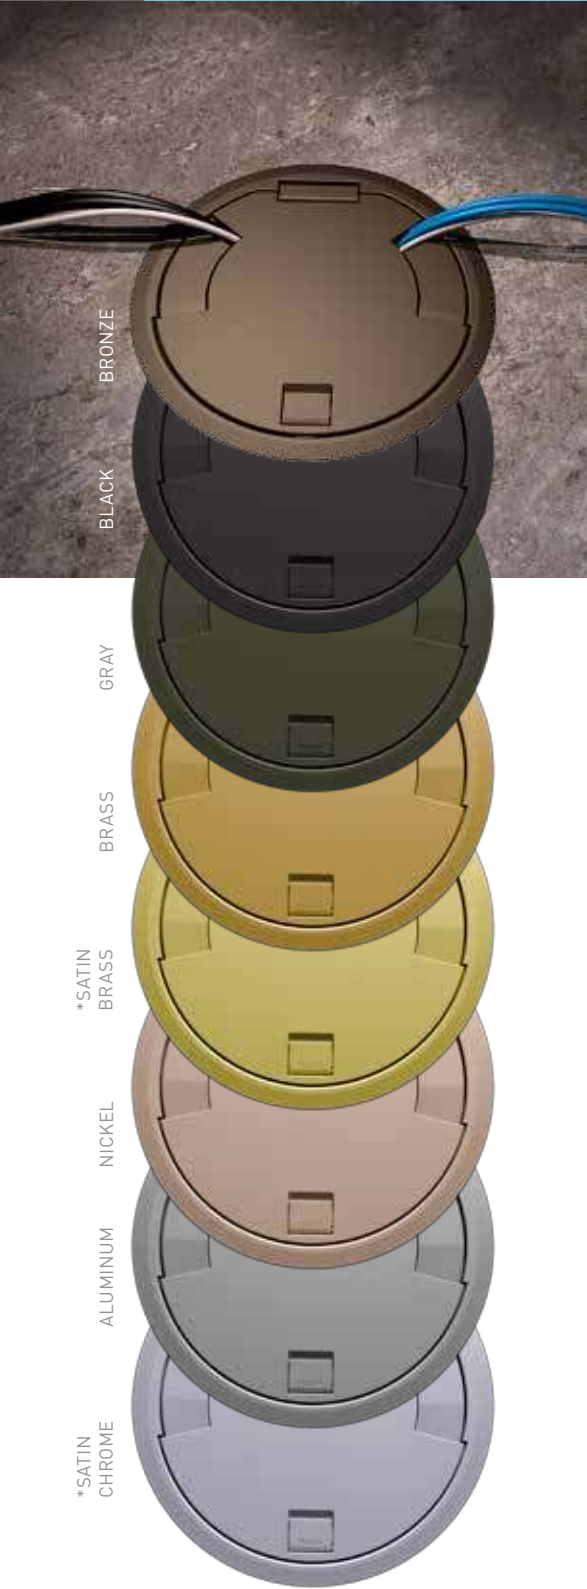

WIREMOLD®

EVOLUTION™ SERIES 10" POKE-THRU DEVICES

WIDE OPEN CAPABILITY FOR WIDE OPEN SPACES.

Proof that bigger and better go hand in hand. The Evolution™ Series 10" Poke-Thru offers more flexibility, versatility, and capacity than any other poke-thru device on the market.

In offices, hospitals, government buildings, and in all of the spaces where we live and work, clients are demanding more: more power, more communications, and more A/V. The Evolution Series 10" Poke-Thru is ready to meet that demand.

*Satin Chrome & Satin Brass coming soon

designed to be better.™

Recessed Devices

No Junction Box Required

Innovative Cover Assembly

FEATURES & BENEFITS

- **Largest capacity poke-thru devices on the market.** Evolution Series 10" Poke-Thru Devices provide up to eight (8) gangs of power, communication, or A/V capacity.
- **Recessed devices.** Power, communication & A/V devices are recessed below floor level for maximum protection.
- **Internal wiring capacity.** Generous internal capacity accommodates wiring connections inside the unit, eliminating junction boxes and simplifying moves, adds and changes.
- **Improved cover design.** Covers have been redesigned to give a more balanced look, easier cover operation, and improved hinge design.
- **Auto-close egress doors.** Egress doors lock into position when slid open and automatically close around cables when the cover is closed.
- **Meets ADA Accessibility Guidelines.** Wide trim flange is designed to meet the ADA Accessibility Guidelines ADA Standard 4.5.
- **Suitable for use in air handling spaces.** In accordance with Sec. 300-22(C) of the National Electrical Code.
- **UL Listed and UL Fire Classified to U.S. and Canadian safety standards.** UL Fire rated for up to 2-hour rated floors maintains the fire classification of the floor.