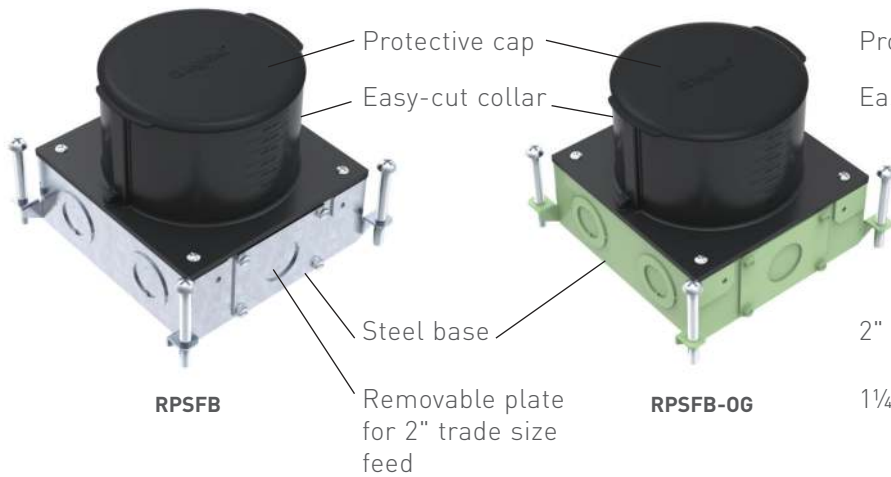

Wiremold Ratchet-Pro Series Floor Boxes are simple and strong. All boxes are designed to work in above-and/or on-grade applications. Each comes with a durable protective cap, easy-cut collar and the ability to feed services through ¾" up to 2" trade size conduit, all while maintaining a shallow 4" (102mm) deep concrete pour. Boxes can be paired with pre-assembled surface-style, low profile Ratchet-Pro covers available in black, gray, brass, aluminum, all brass and all aluminum.

STEEL/NONMETALLIC FLOOR BOXES

NONMETALLIC FLOOR BOX