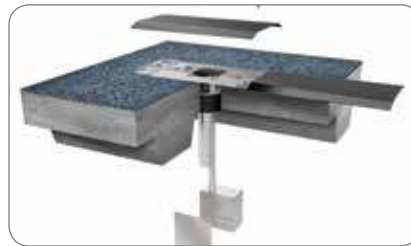

Exactly what you'd expect from the leader in on-wall, surface-mounted raceway.

Lowest Profile – The smallest, narrowest, lowest, ADA-compliant overfloor raceway available is not only aesthetically smart but reduces potential trip hazards.

Easy Installation – No need to alter the existing floor covering. The OFR Series mounts directly to the floor covering, whether it's wood, tile or carpet.

Tamper Resistant – Secure the raceway with a cover that's nearly impossible to remove – unless you have the right tools – to prevent unwarranted access.

The OFR Series is perfect for offices or schools, conference rooms or fitness centers. Wherever access to floors and ceilings is not an option.

Multiple Channel Base – A single installation brings power, communications and A/V connectivity to open space locations in a durable, four-channel raceway.

Flat Elbow – For making diagonal 45° turns on a single surface.

Transition Fittings – Utilizes abandoned poke-thru openings to bring cabling into the raceway. Available in 3" and 4" sizes.

Inside Elbow – For internal right angle turns.