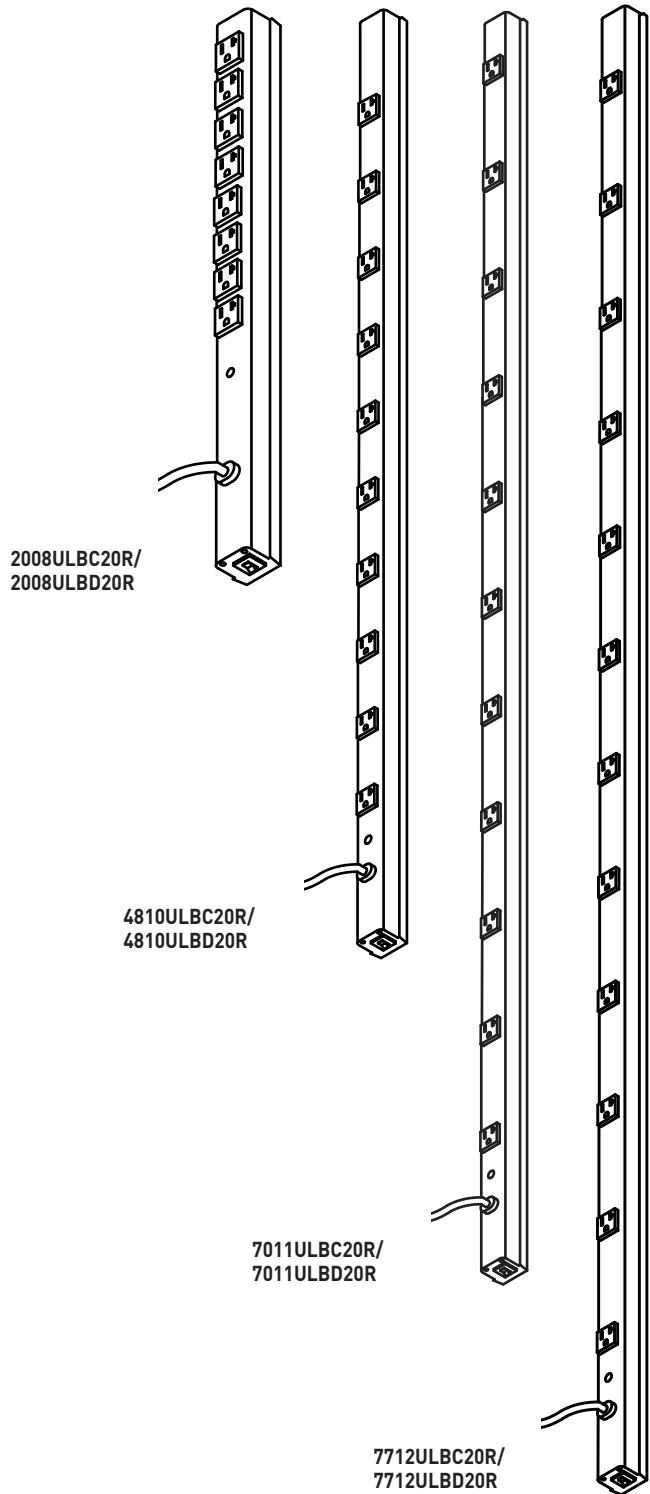

20A CabinetMATE Plug-In Outlet Centers Ordering Information

Catalog No./Item	Description/Specifications
2008ULBC20R 2008ULBD20R 2008ULBC20R-TL* 2008ULBD20R-TL*	CabinetMATE Plug-In Outlet Center – Eight 20A outlets with t-slots. 6' [1.8m] (2008ULBC20R, 2008ULBC20R-TL) or 15' [4.6m] (2008ULBD20R, 2008ULBD20R-TL) cord. Length 20" [508mm]. Receptacle center-to-center 1 1/4" [32mm]. Units available with straight blade or NEMA L5-20P locking plug.
4810ULBC20R 4810ULBD20R 4810ULBC20R-TL* 4810ULBD20R-TL*	CabinetMATE Plug-In Outlet Center – Ten 20A outlets with t-slots. 6' [1.8m] (4810ULBC20R, 4810ULBC20R-TL) or 15' [4.6m] (4810ULBD20R, 4810ULBD20R-TL) cord. Length 48" [1.2m]. Receptacle center-to-center 4" [102mm]. Units available with straight blade or NEMA L5-20P locking plug.
7011ULBC20R 7011ULBD20R 7011ULBC20R-TL* 7011ULBD20R-TL*	CabinetMATE Plug-In Outlet Center – Eleven 20A outlets with t-slots. 6' [1.8m] (7011ULBC20R, 7011ULBC20R-TL) or 15' [4.6m] (7011ULBD20R, 7011ULBD20R-TL) cord. Length 70" [1.6m]. Receptacle center-to-center 6" [152mm]. Units available with straight blade or NEMA L5-20P locking plug.
7712ULBC20R 7712ULBD20R 7712ULBC20R-TL* 7712ULBD20R-TL*	CabinetMATE Plug-In Outlet Center – Twelve 20A outlets with t-slots. 6' [1.8m] (7712ULBC20R, 7712ULBC20R-TL) or 15' [4.6m] (7712ULBD20R, 7712ULBD20R-TL) cord. Length 77" [2m]. Receptacle center-to-center 6" [152mm]. Units available with straight blade or NEMA L5-20P locking plug.

* Use "TL" suffix with Catalog Number for locking plug.