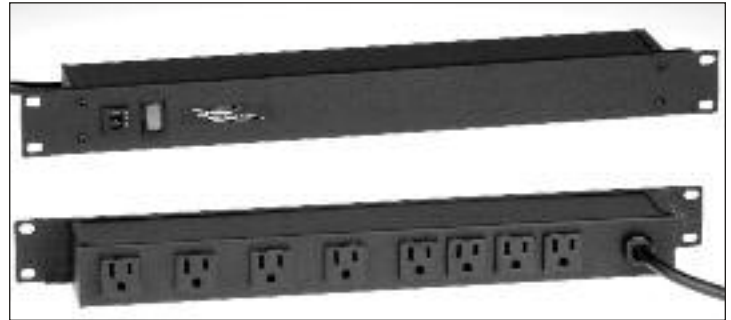

J08B0B (Front & Back)

UL207BC

J06B0B20X-AM (Front)

P6

FEATURES & BENEFITS

- **User-ready outlets.** Plug-In Outlet Center units provide power distribution in a portable, plug-in unit.
- **Rugged construction.** Durable 2" x 1 3/4" [44mm x 51mm] or 3 1/2" x 2" [89mm x 44mm] aluminum housing. Some Plug-In Outlet Center units are available with an impact-resistant plastic housing.
- **Space saving.** Rack mount units fit standard 19" [482mm] relay racks. Compact 1U design takes up minimum space. 23" [584mm] units available, consult factory.
- **Low profile.** CabinetMATE units offer a narrow 1 1/2" x 1 3/16" [38mm x 20mm] aluminum housing.
- **Aesthetically pleasing.** Rack mount units have a black matte finish and a black cord. CabinetMATE, compact and industrial units have a gray finish and a black cord. Deluxe control and 20A units have a putty white finish and a black cord. Most units with a putty white finish have a putty white cord. Special Use units have a white finish and a white cord.
- **Flexible mounting.** Each unit features one of four different mounting types. Each mounting method has been designed to optimize the performance of the product. Complete mounting hardware and installation instructions are included with every unit.
- **Cord properly rated to load requirements.** 15A units have a 14/3 SJT cord and a NEMA 5-15P plug. 20A units have a 12/3 SJT cord and a NEMA 5-20P or NEMA L5-20P plug.
- **Lighted switch.** Most units have lighted on/off switch(es) to control power to the unit.
- **Resettable circuit breaker.** Provides overload protection.
- **Two-Year product warranty.**
- **UL and cUL Listed or Recognized.** Units are UL and cUL Listed to UL1363 standards. Rack mount units are UL and cUL Recognized to UL1363 standards.