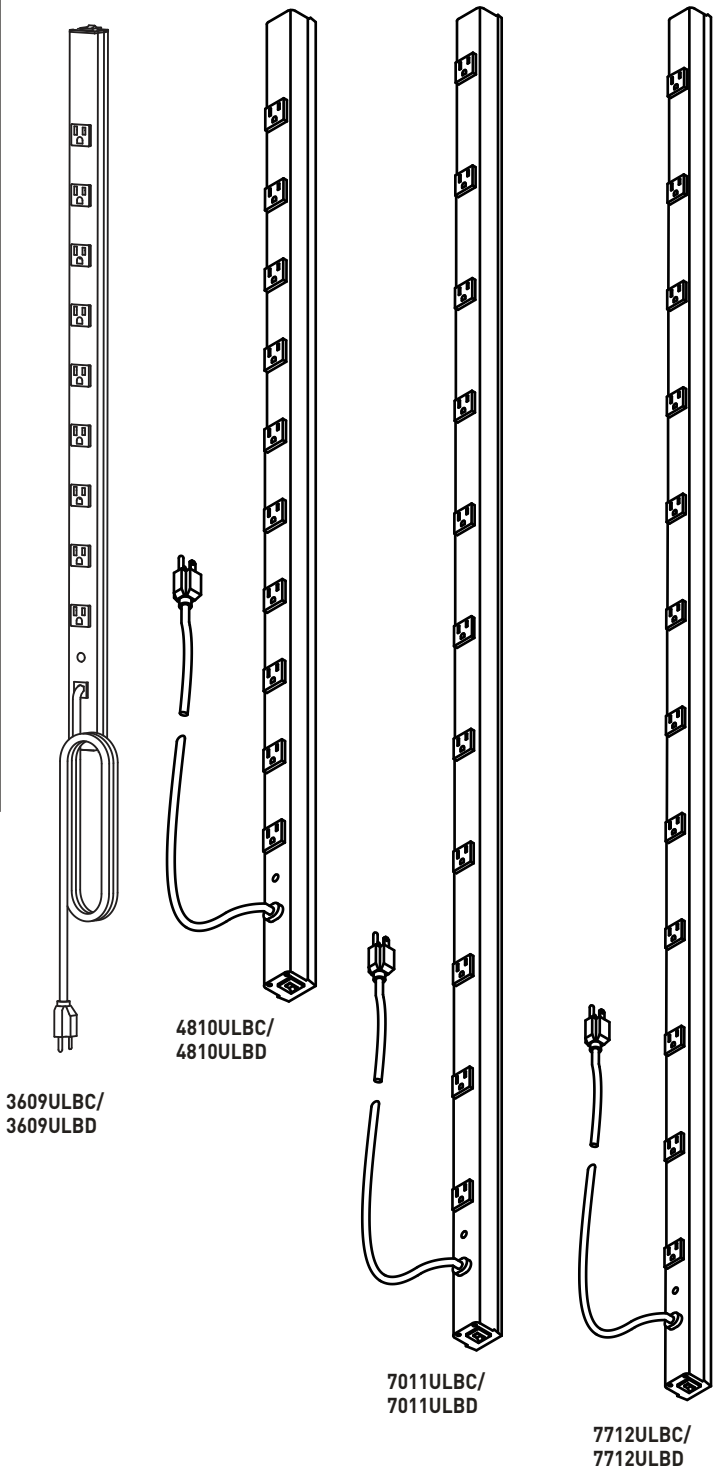

20A CabinetMATE Plug-In Outlet Centers Ordering Information

Catalog No./Item	Description/Specifications
2008ULBC20R 2008ULBD20R 2008ULBC20R-TL* 2008ULBD20R-TL*	CabinetMATE Plug-In Outlet Center – Eight 20A outlets with t-slots. 6' [1.8m] (2008ULBC20R, 2008ULBC20R-TL) or 15' [4.6m] (2008ULBD20R, 2008ULBD20R-TL) cord. Length 20" [508mm]. Receptacle center-to-center 1 1/4" [32mm]. Units available with straight blade or NEMA L5-20P locking plug. <div style="text-align: right;"></div>
4810ULBC20R 4810ULBD20R 4810ULBC20R-TL* 4810ULBD20R-TL*	CabinetMATE Plug-In Outlet Center – Ten 20A outlets with t-slots. 6' [1.8m] (4810ULBC20R, 4810ULBC20R-TL) or 15' [4.6m] (4810ULBD20R, 4810ULBD20R-TL) cord. Length 48" [1.2m]. Receptacle center-to-center 4" [102mm]. Units available with straight blade or NEMA L5-20P locking plug. <div style="text-align: right;"></div>
7011ULBC20R 7011ULBD20R 7011ULBC20R-TL* 7011ULBD20R-TL*	CabinetMATE Plug-In Outlet Center – Eleven 20A outlets with t-slots. 6' [1.8m] (7011ULBC20R, 7011ULBC20R-TL) or 15' [4.6m] (7011ULBD20R, 7011ULBD20R-TL) cord. Length 70" [1.6m]. Receptacle center-to-center 6" [152mm]. Units available with straight blade or NEMA L5-20P locking plug. <div style="text-align: right;"></div>
7712ULBC20R 7712ULBD20R 7712ULBC20R-TL* 7712ULBD20R-TL*	CabinetMATE Plug-In Outlet Center – Twelve 20A outlets with t-slots. 6' [1.8m] (7712ULBC20R, 7712ULBC20R-TL) or 15' [4.6m] (7712ULBD20R, 7712ULBD20R-TL) cord. Length 77" [2m]. Receptacle center-to-center 6" [152mm]. Units available with straight blade or NEMA L5-20P locking plug. <div style="text-align: right;"></div>